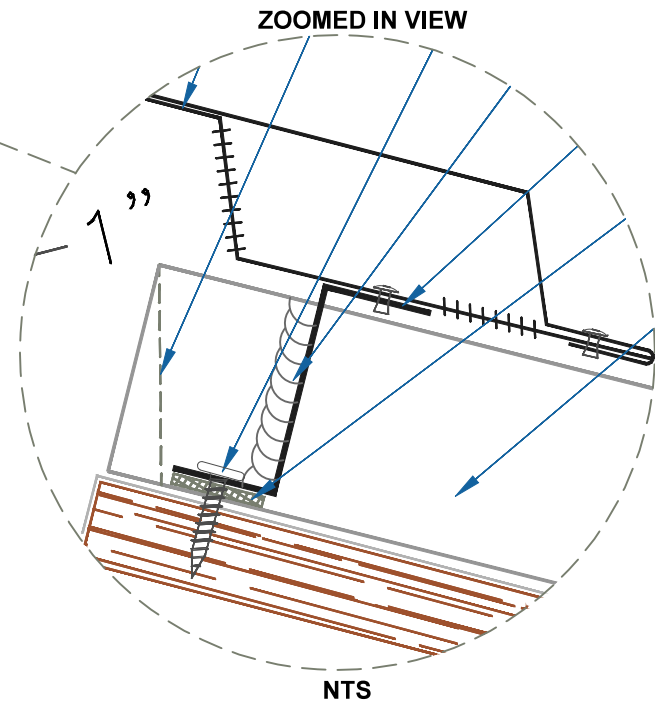

DMC 200S - PLYWOOD

NOTE:
 1.) NET FREE AREA = 6.16 SQ IN/FT

VENTED RIDGE / HIP

SCALE: 3" = 1'-0"