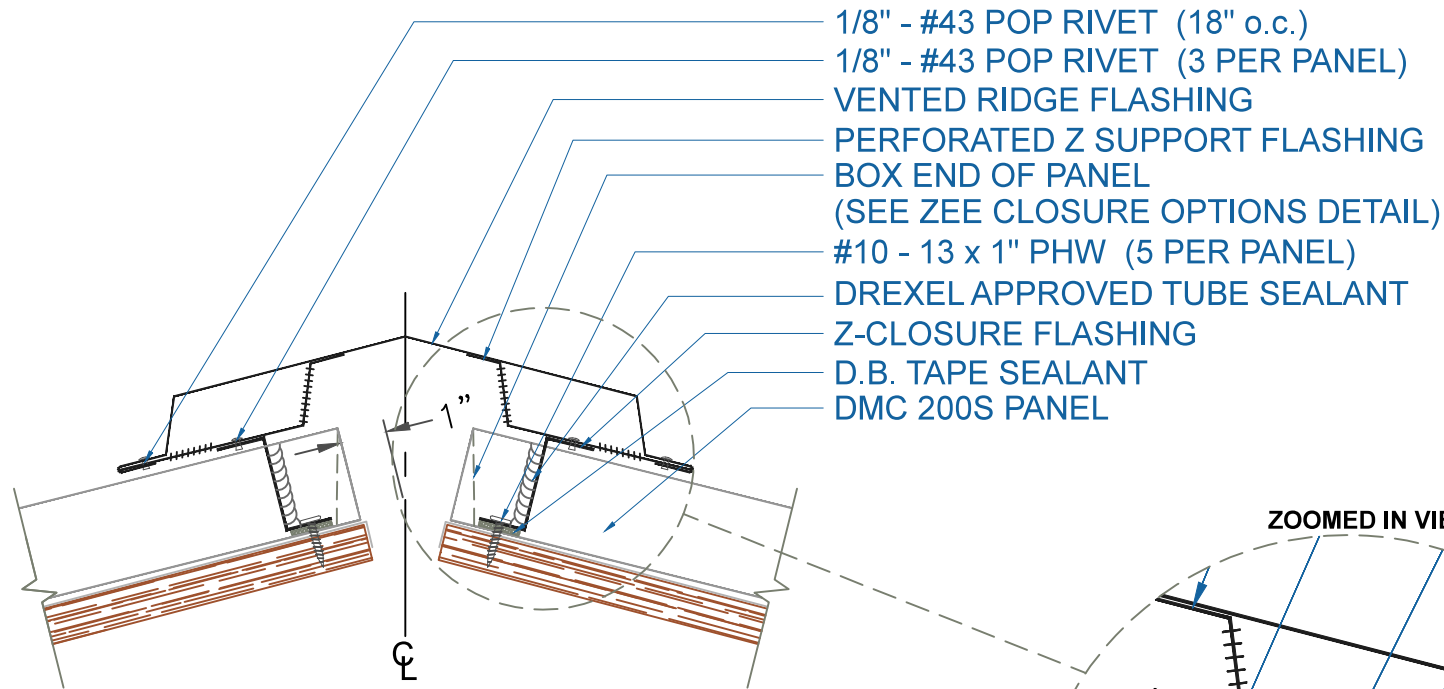

DMC 200S - PLYWOOD

NOTE:
 1.) NET FREE AREA = 6.16 SQ IN/FT

VENTED RIDGE / HIP

SCALE: 3" = 1'-0"