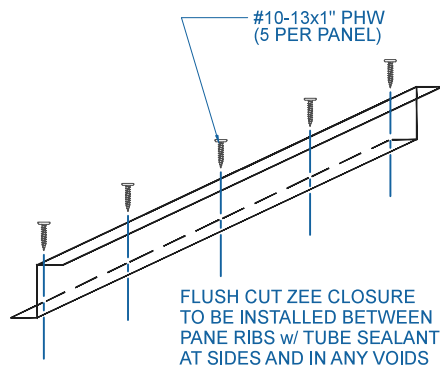

DMC 200S - PLYWOOD

NOTE:
 1.) NET FREE AREA = 6.16 SQ IN/FT

VENTED RIDGE / HIP

SCALE: 3" = 1'-0"