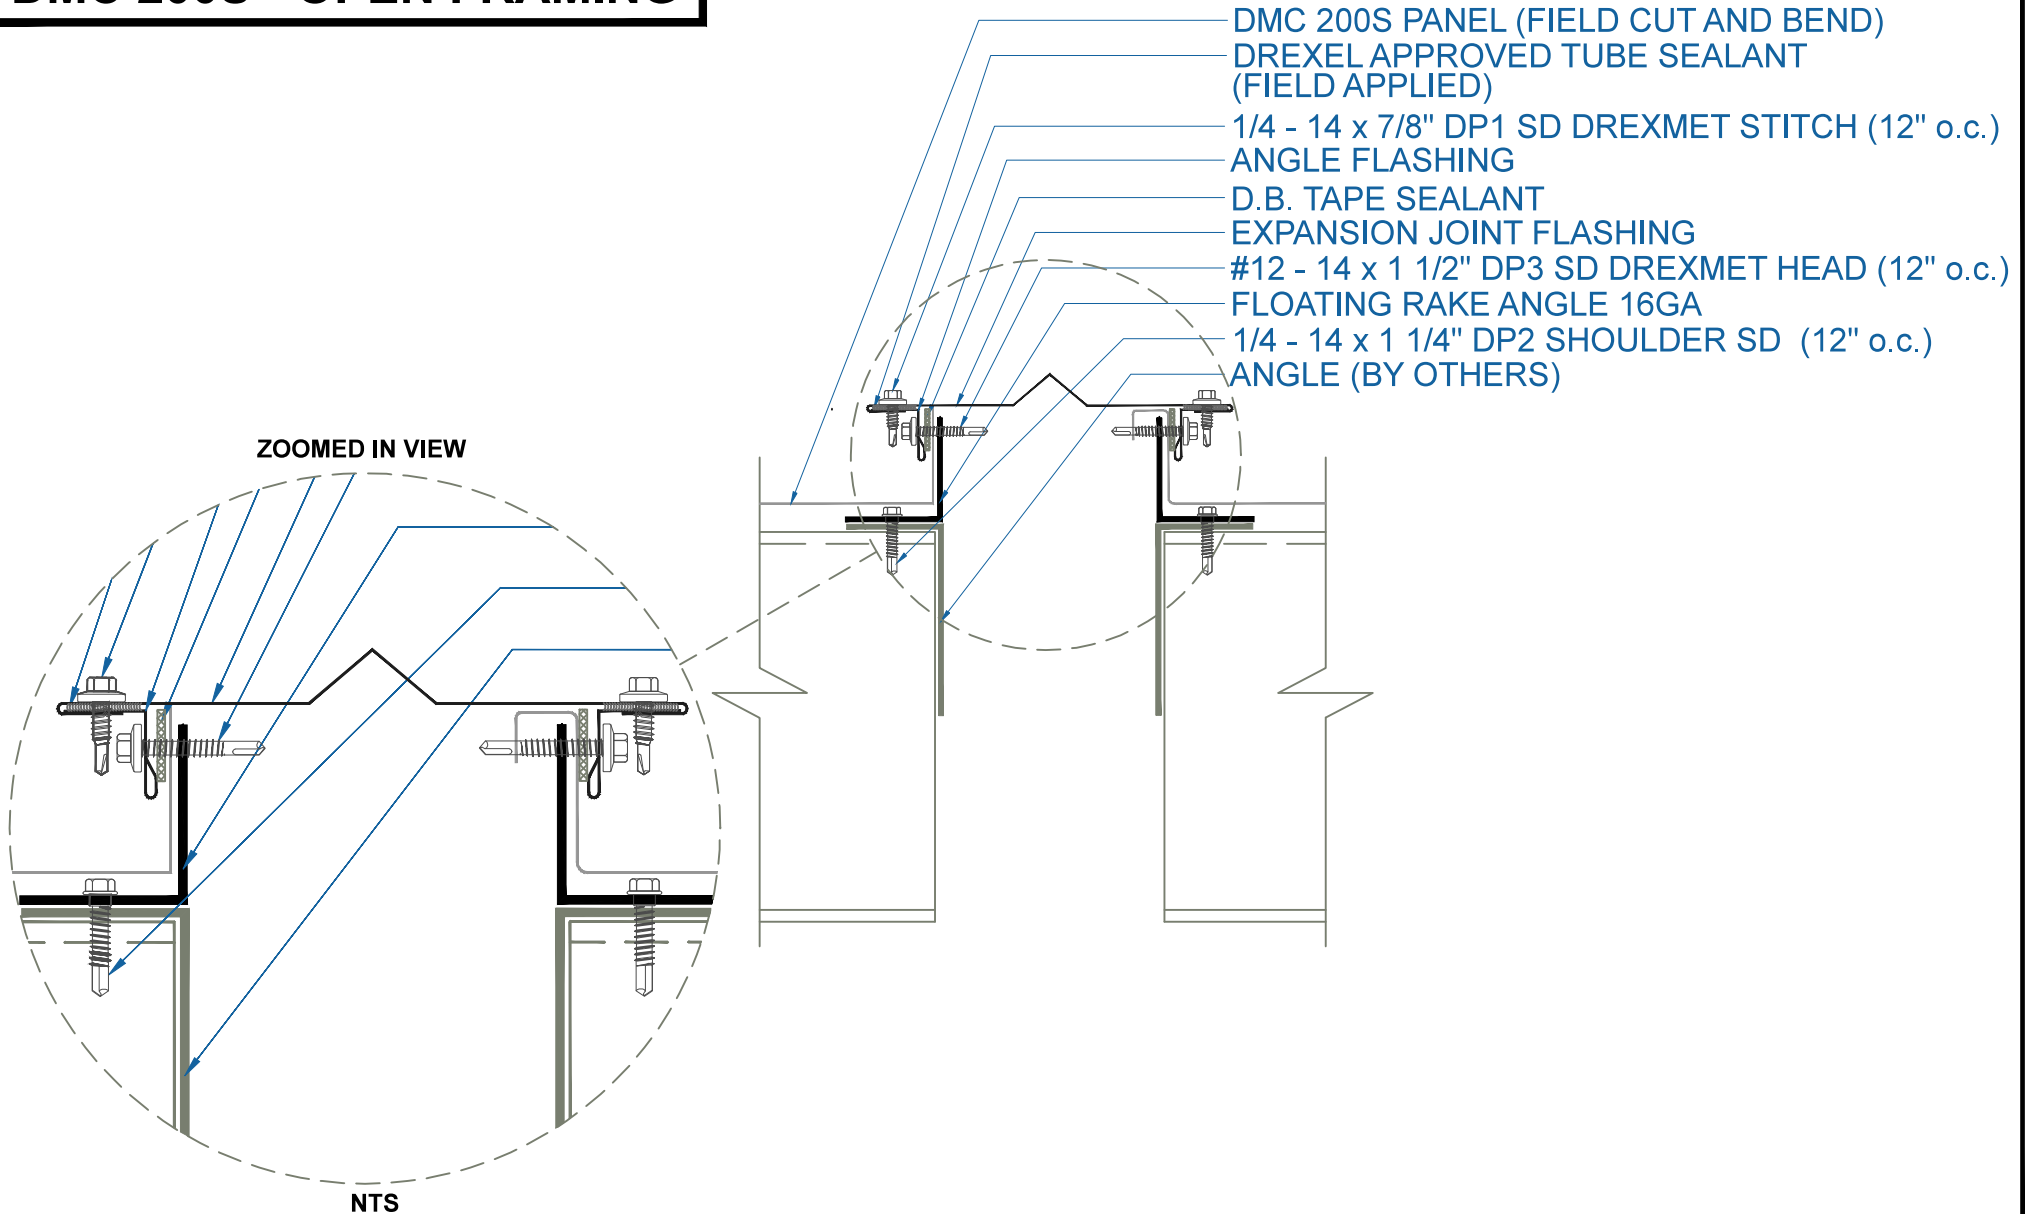

DMC 200S - OPEN FRAMING

EXPANSION JOINT

SCALE: 3" = 1'-0"

EFFECTIVE DATE: 01-18-13
SUBJECT TO CHANGE WITHOUT NOTICE