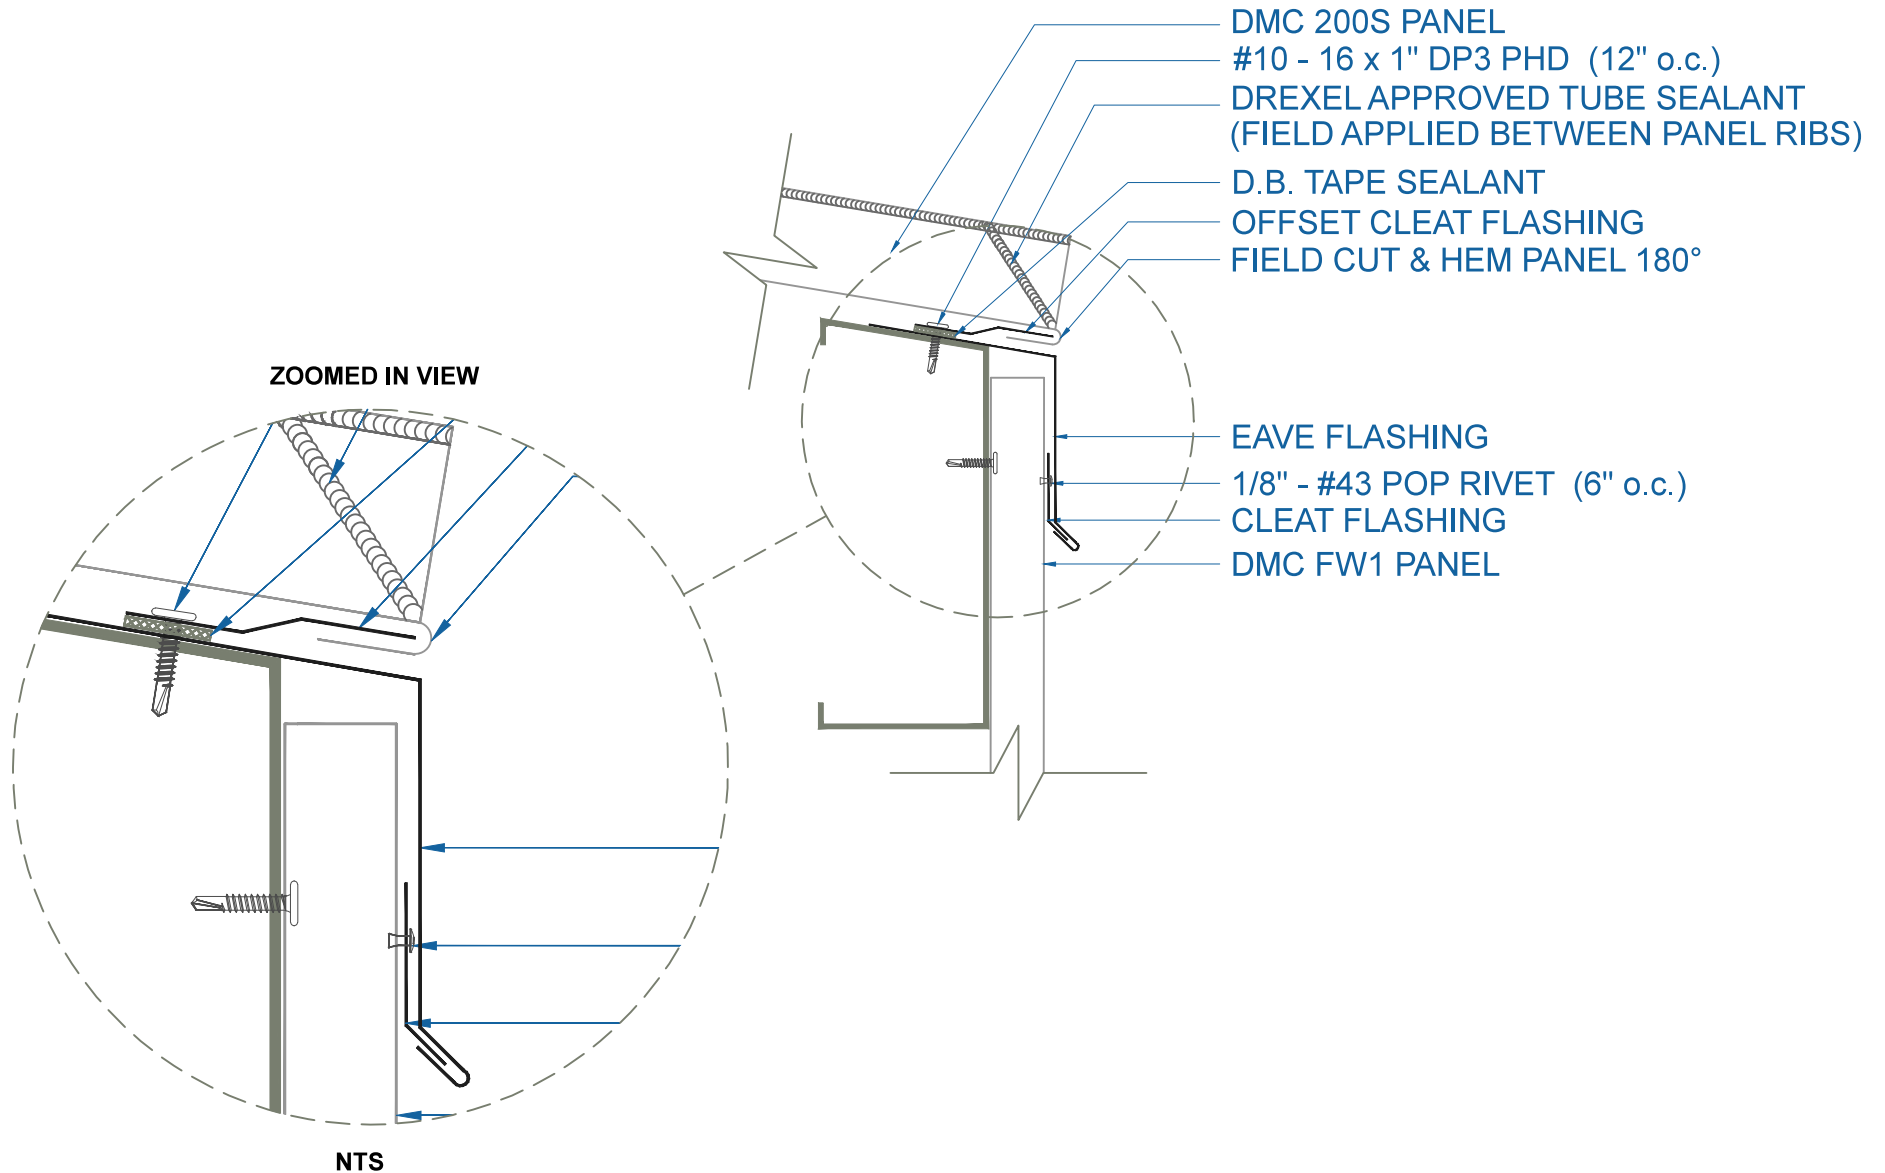

DMC 200S - OPEN FRAMING

EFFECTIVE DATE: 12-12-12
SUBJECT TO CHANGE WITHOUT NOTICE

EAVE w/FLUSH PANEL

SCALE: 3" = 1'-0"

DrexelMetals
Roofing Systems + Custom Fabrication