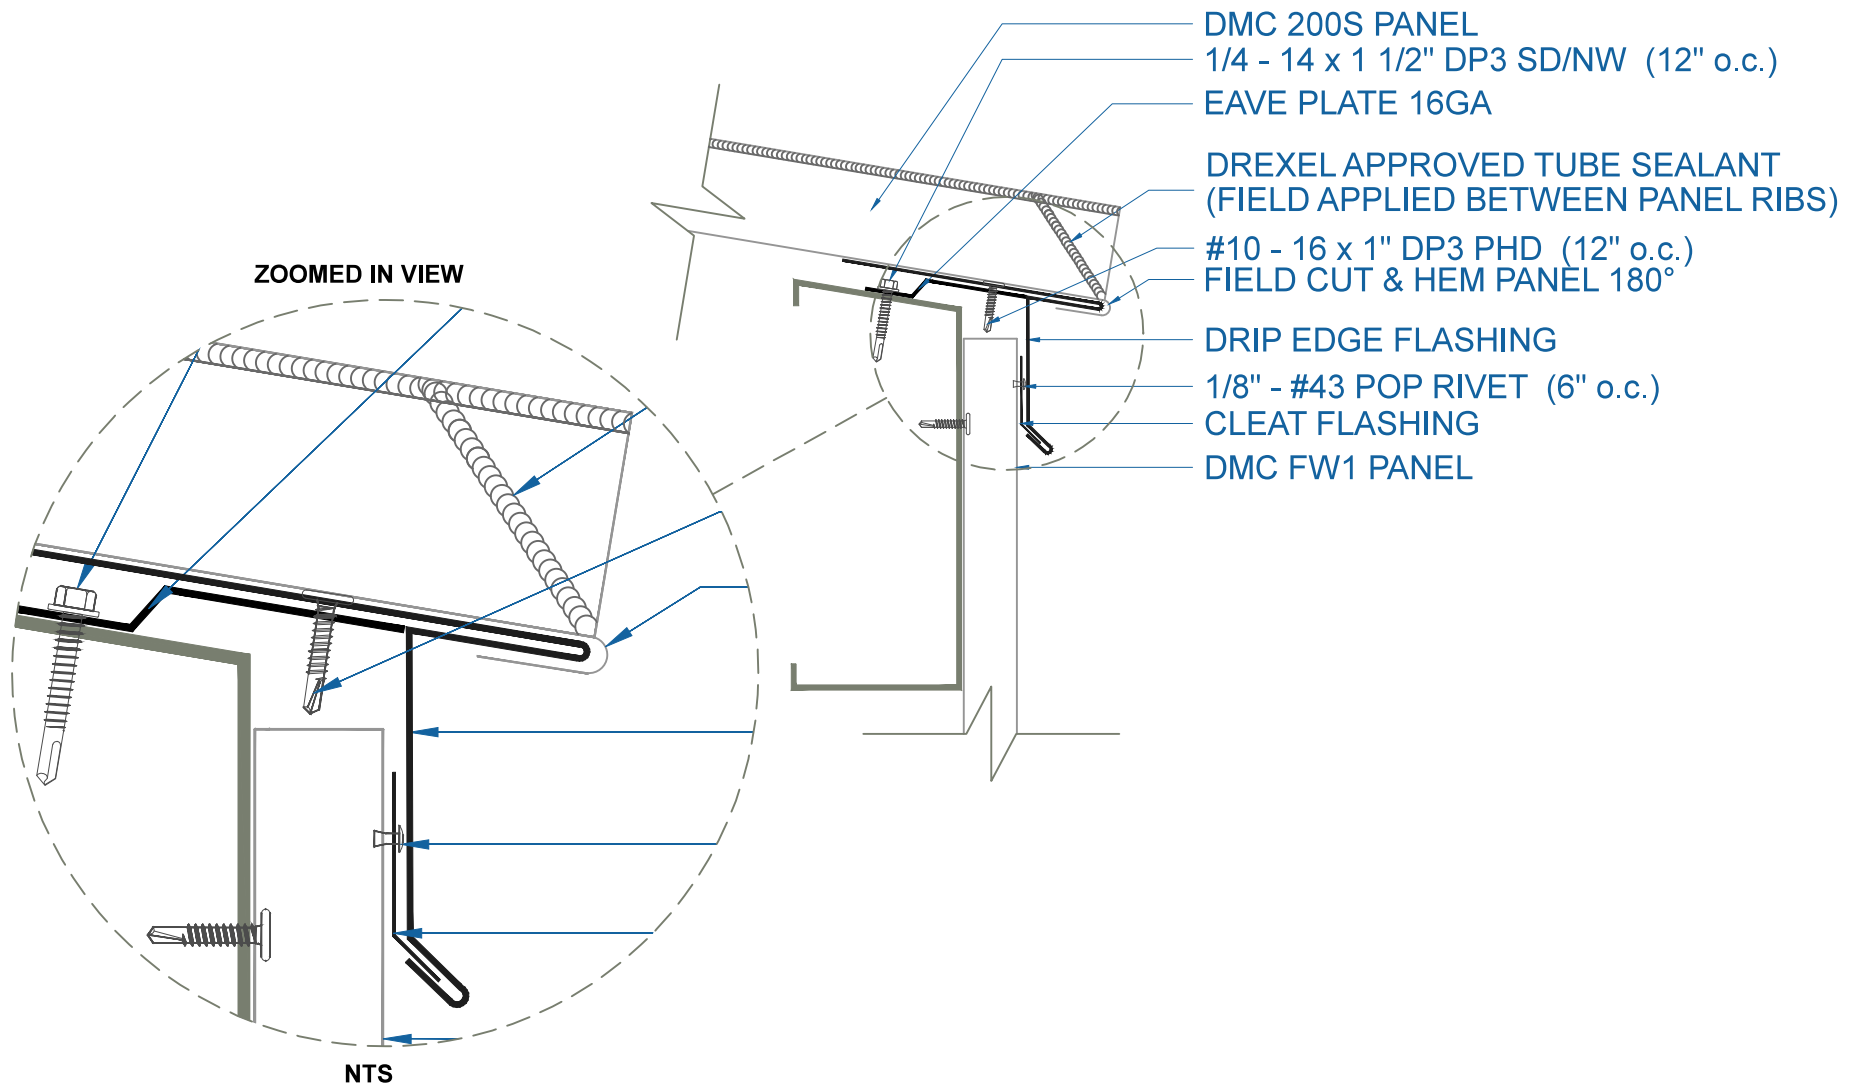

DMC 200S - OPEN FRAMING

DRIP EDGE w/FLUSH PANEL

SCALE: 3" = 1'-0"

EFFECTIVE DATE: 12-12-12
SUBJECT TO CHANGE WITHOUT NOTICE