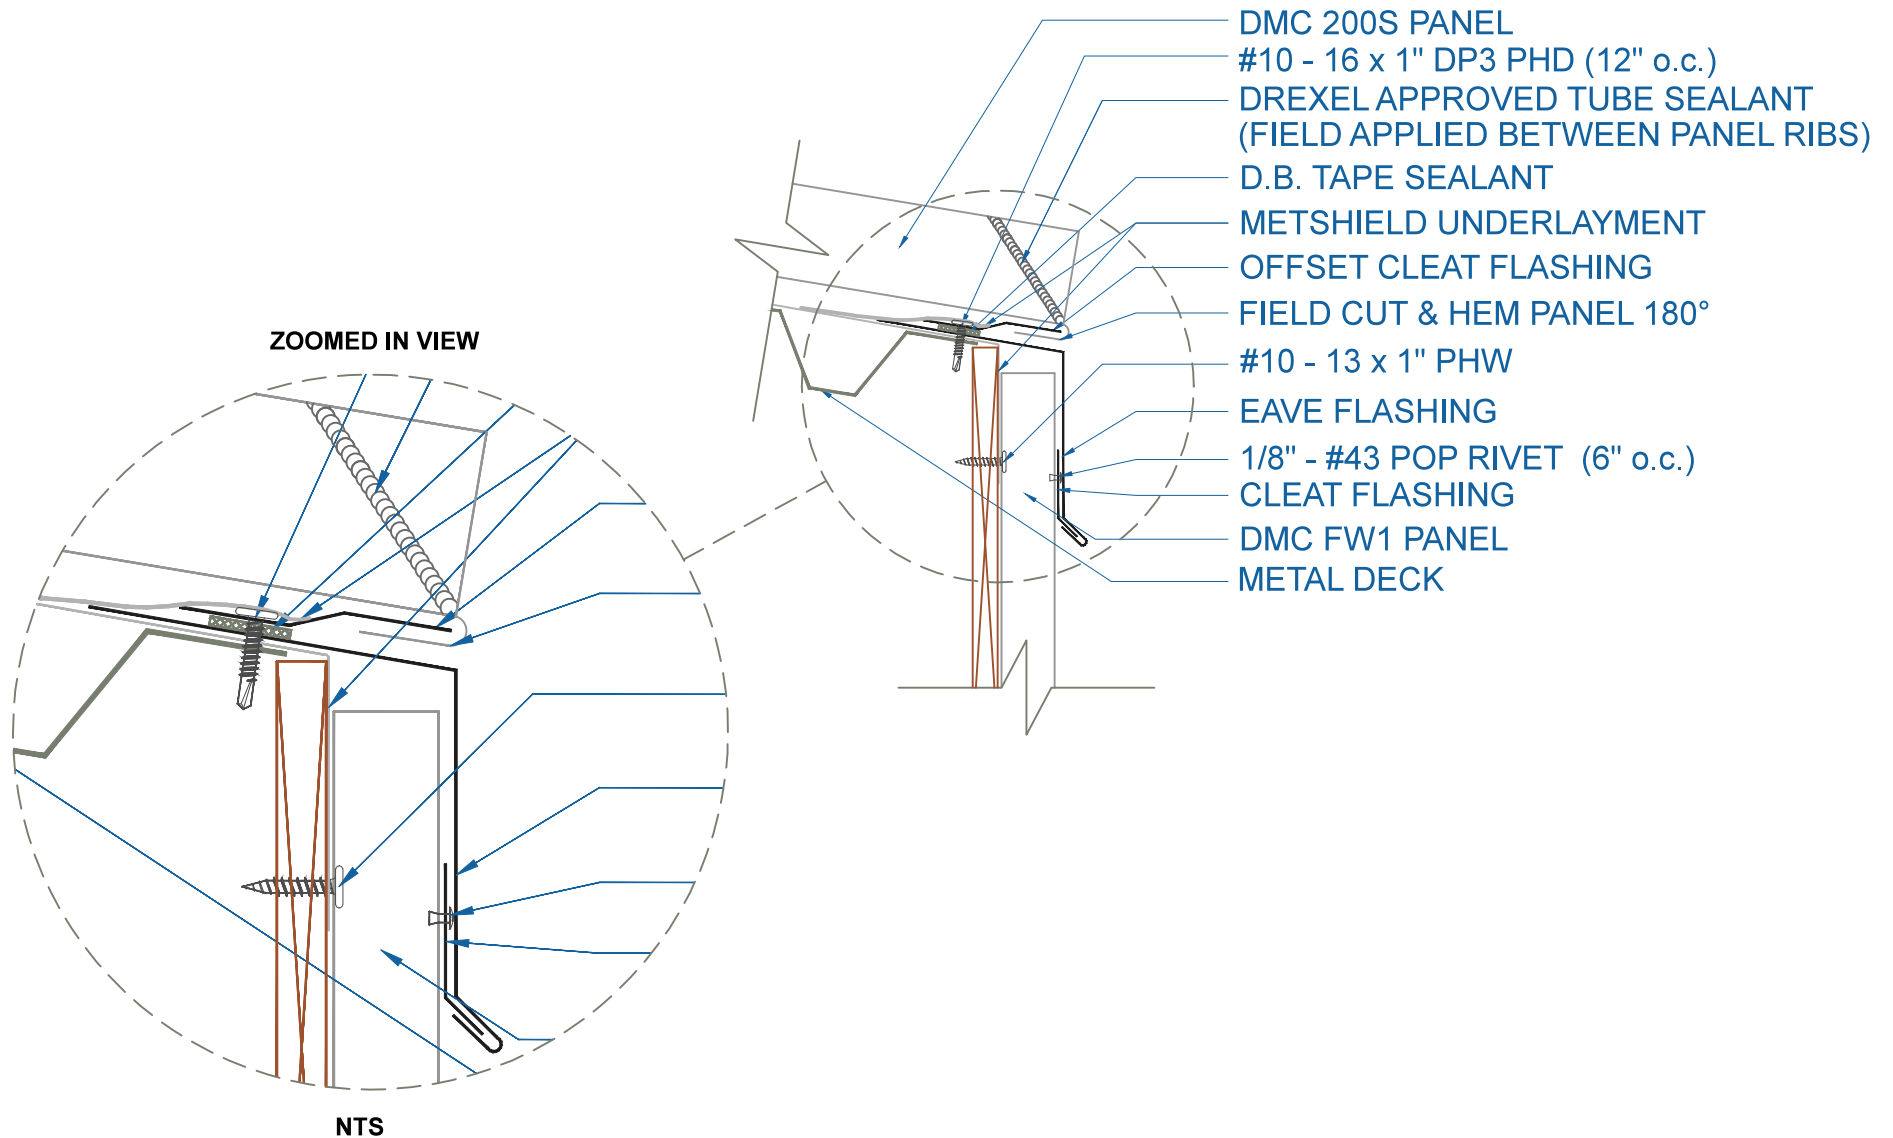

# DMC 200S - METAL DECK

## EAVE w/FLUSH PANEL

SCALE: 3" = 1'-0"