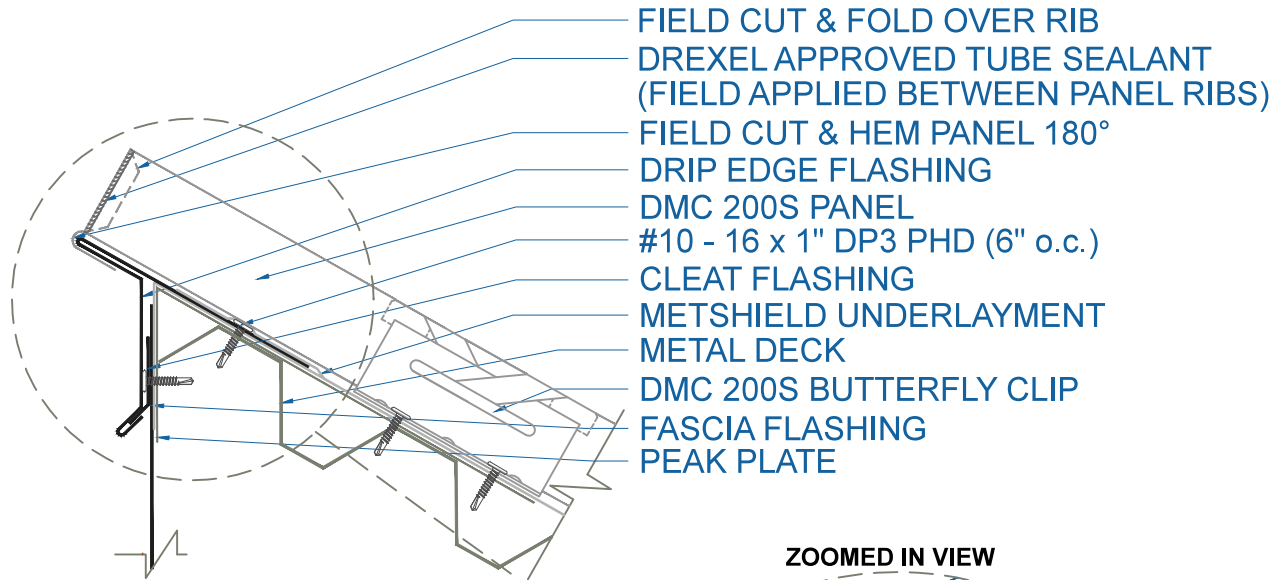

DMC 200S - METAL DECK

ZOOMED IN VIEW

DRIP EDGE PEAK

SCALE: 3" = 1'-0"

EFFECTIVE DATE: 07-15-2013
SUBJECT TO CHANGE WITHOUT NOTICE