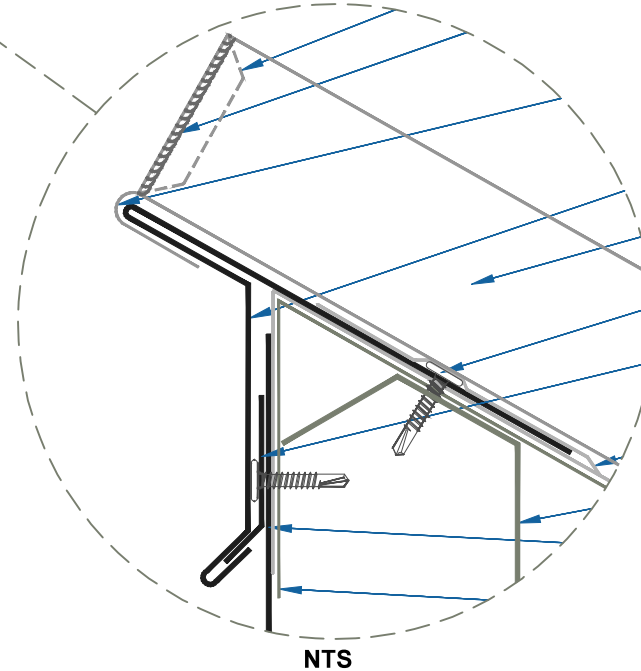

DMC 200S - METAL DECK

ZOOMED IN VIEW

DRIP EDGE PEAK

SCALE: 3" = 1'-0"

EFFECTIVE DATE: 07-15-2013
SUBJECT TO CHANGE WITHOUT NOTICE