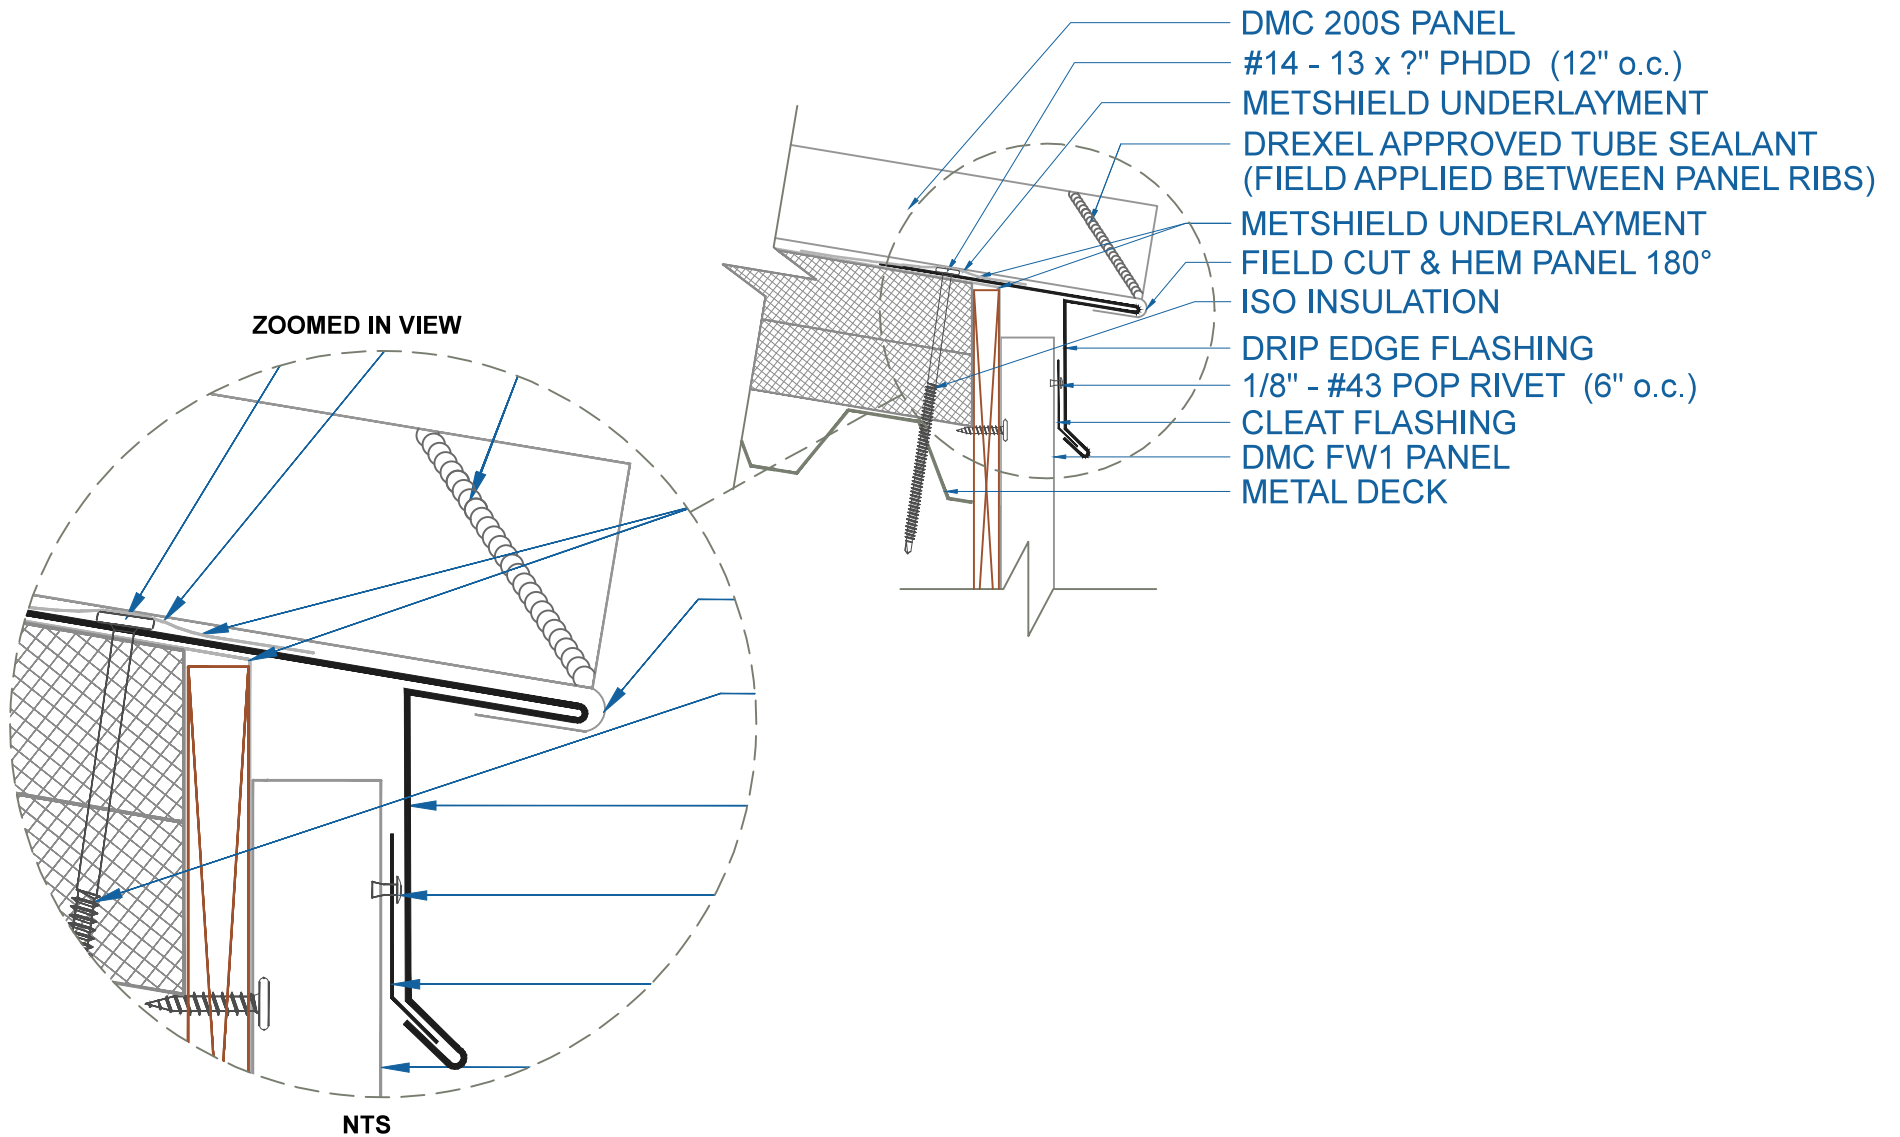

DMC 200S - ISO w/ METAL DECK

DRIP EDGE w/ FLUSH PANEL

SCALE: 3" = 1'-0"

EFFECTIVE DATE: 03-22-2013
SUBJECT TO CHANGE WITHOUT NOTICE