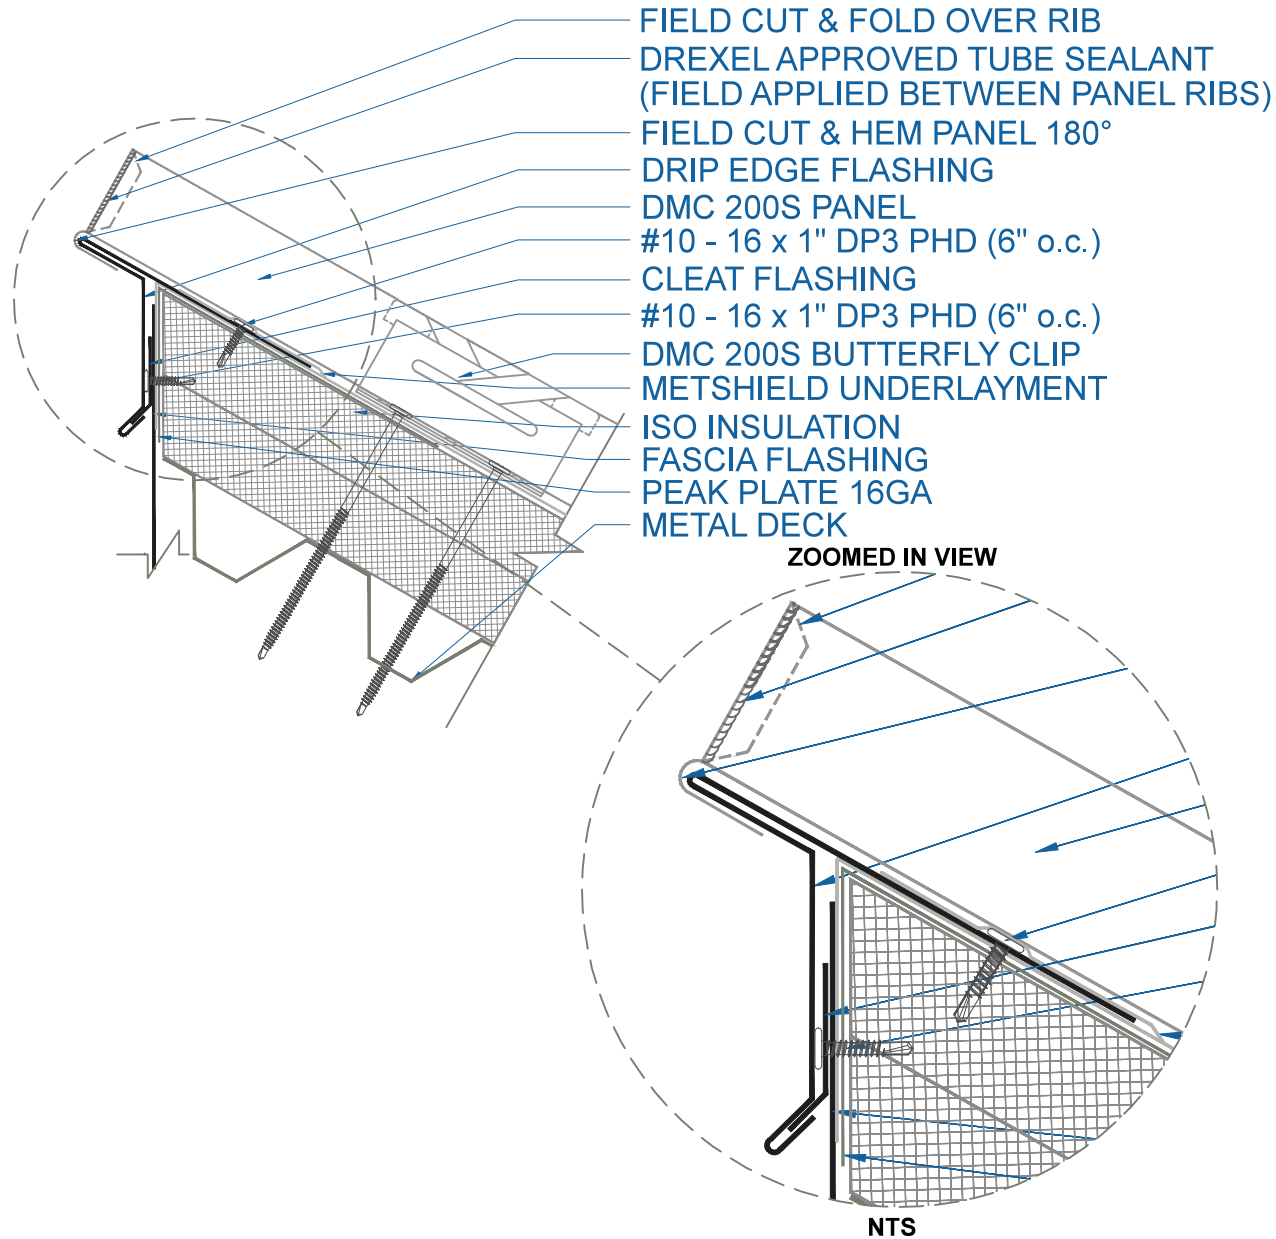

DMC 200S - ISO w/ METAL DECK

DRIP EDGE PEAK

SCALE: 3" = 1'-0"

EFFECTIVE DATE: 03-22-2013
SUBJECT TO CHANGE WITHOUT NOTICE