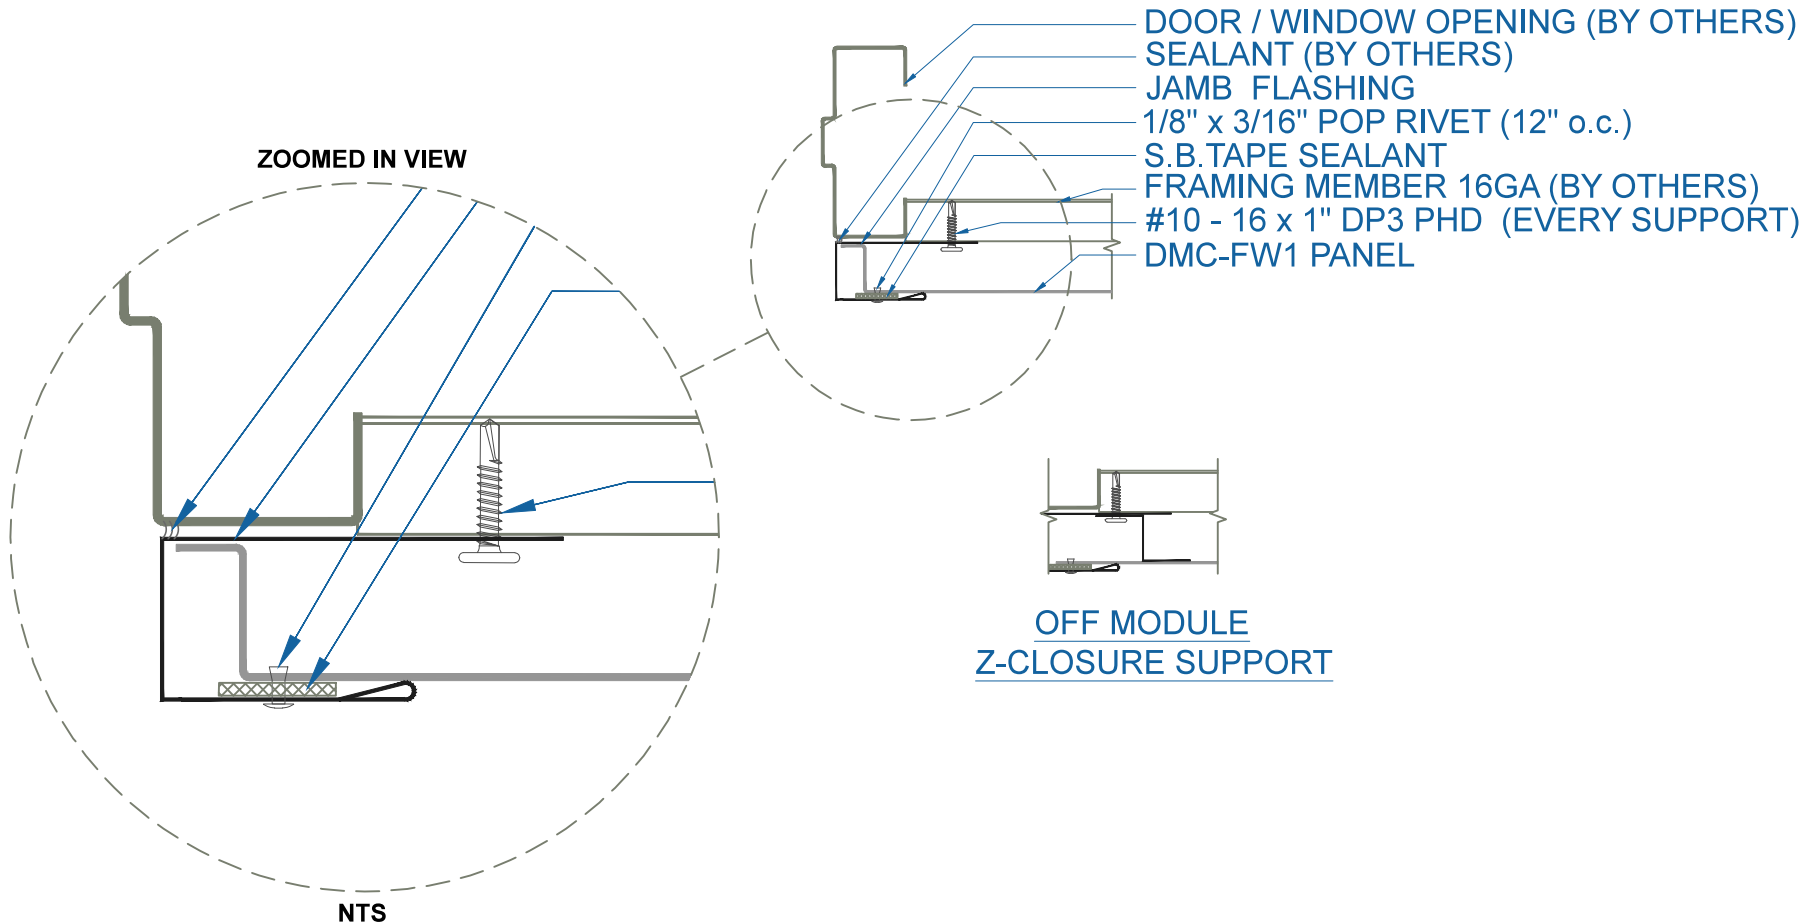

DMC FW1 - OPEN FRAMING

EFFECTIVE DATE: 05-21-13
SUBJECT TO CHANGE WITHOUT NOTICE

WINDOW-DOOR JAMB

SCALE: 3" = 1'-0"