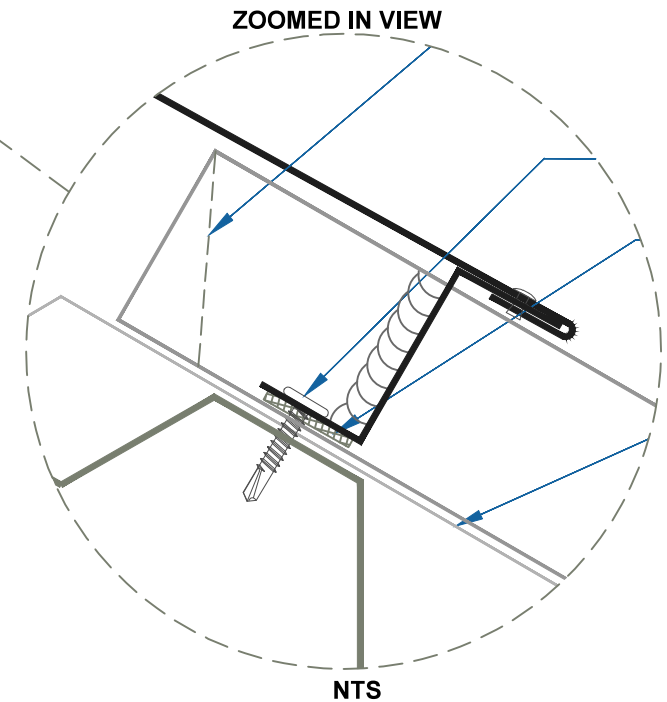

# DMC 175S - METAL DECK

EFFECTIVE DATE: 06-21-2013  
SUBJECT TO CHANGE WITHOUT NOTICE

## RIDGE / HIP

SCALE: 3" = 1'-0"

**DrexelMetals**  
Roofing Systems + Custom Fabrication