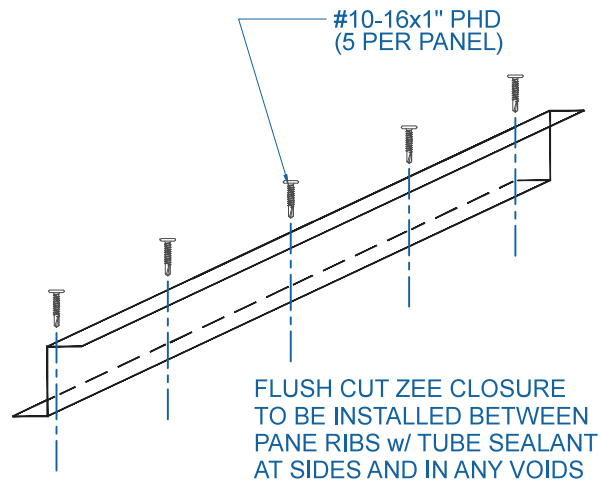

DMC 175S - METAL DECK

EFFECTIVE DATE: 06-21-2013
SUBJECT TO CHANGE WITHOUT NOTICE

RIDGE / HIP

SCALE: 3" = 1'-0"

DrexelMetals
Roofing Systems + Custom Fabrication