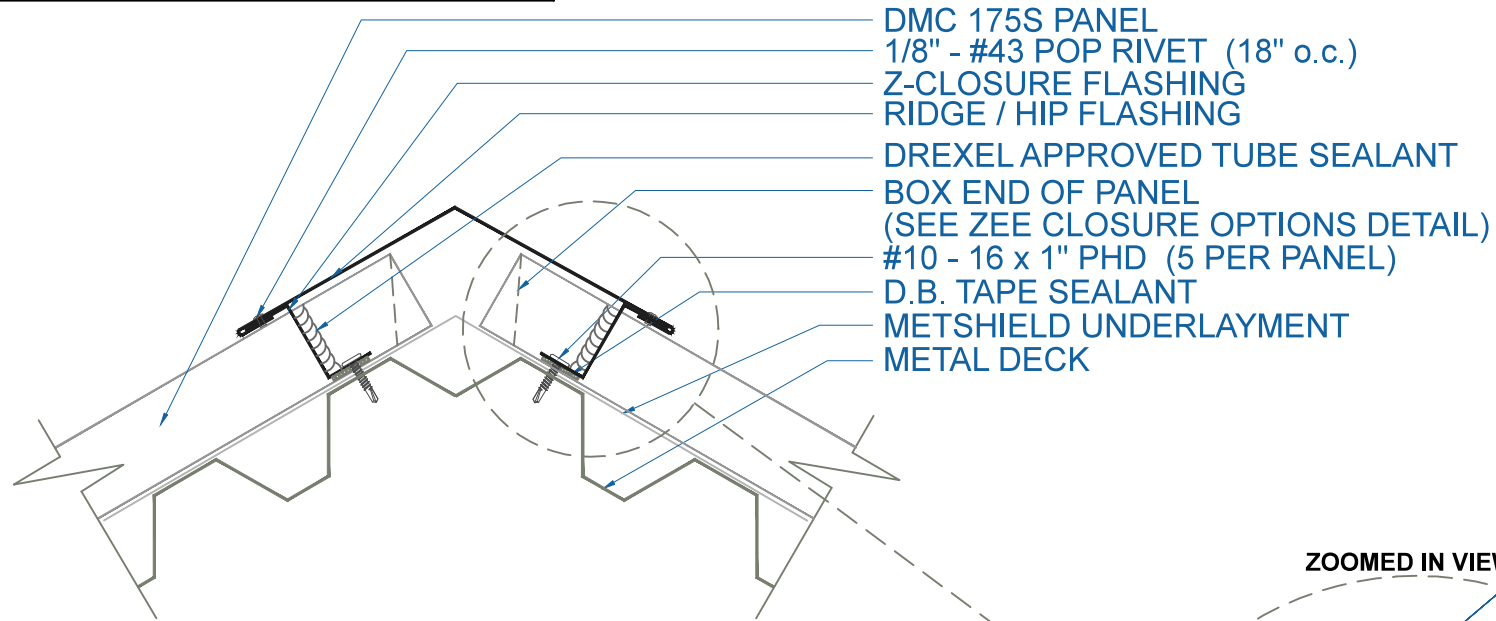

# DMC 175S - METAL DECK

EFFECTIVE DATE: 06-21-2013  
SUBJECT TO CHANGE WITHOUT NOTICE

## RIDGE / HIP

SCALE: 3" = 1'-0"

**DrexelMetals**  
Roofing Systems + Custom Fabrication