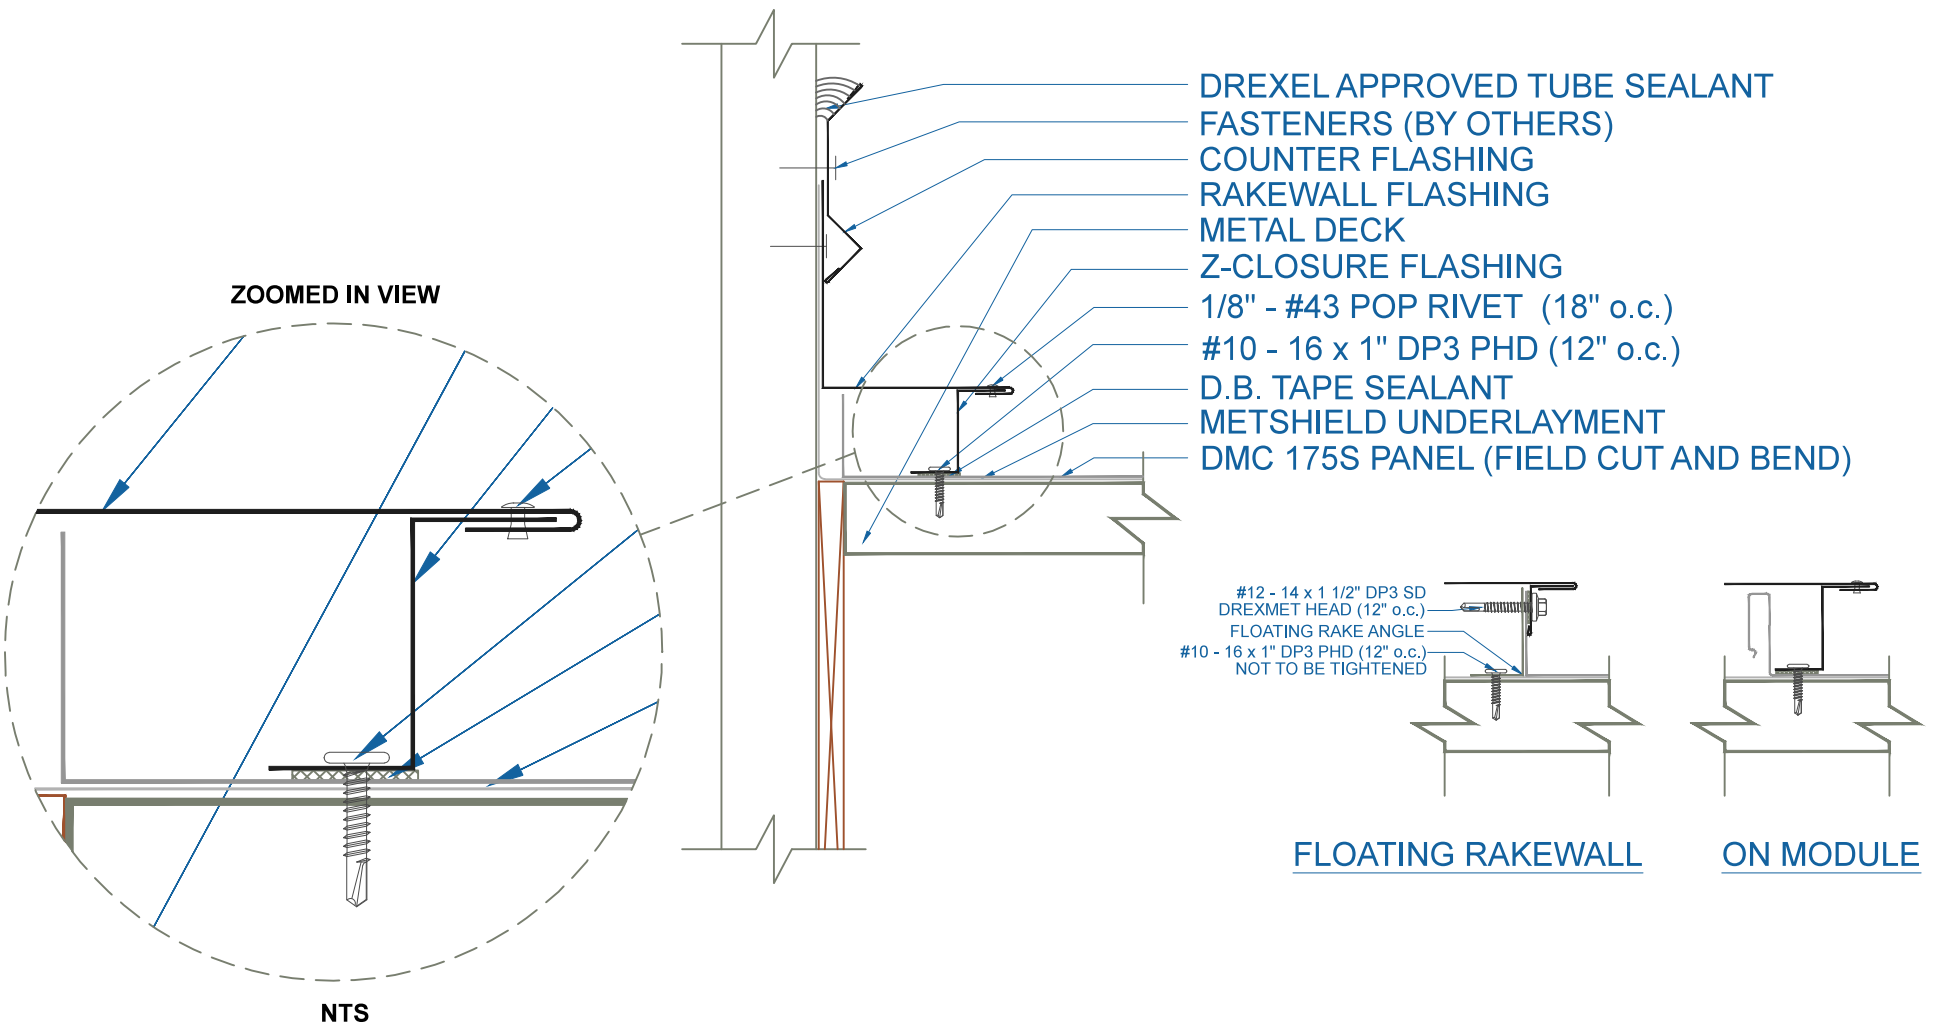

DMC 175S - METAL DECK

EFFECTIVE DATE: 06-20-2013
 SUBJECT TO CHANGE WITHOUT NOTICE

RAKEWALL
 SCALE: 3" = 1'-0"