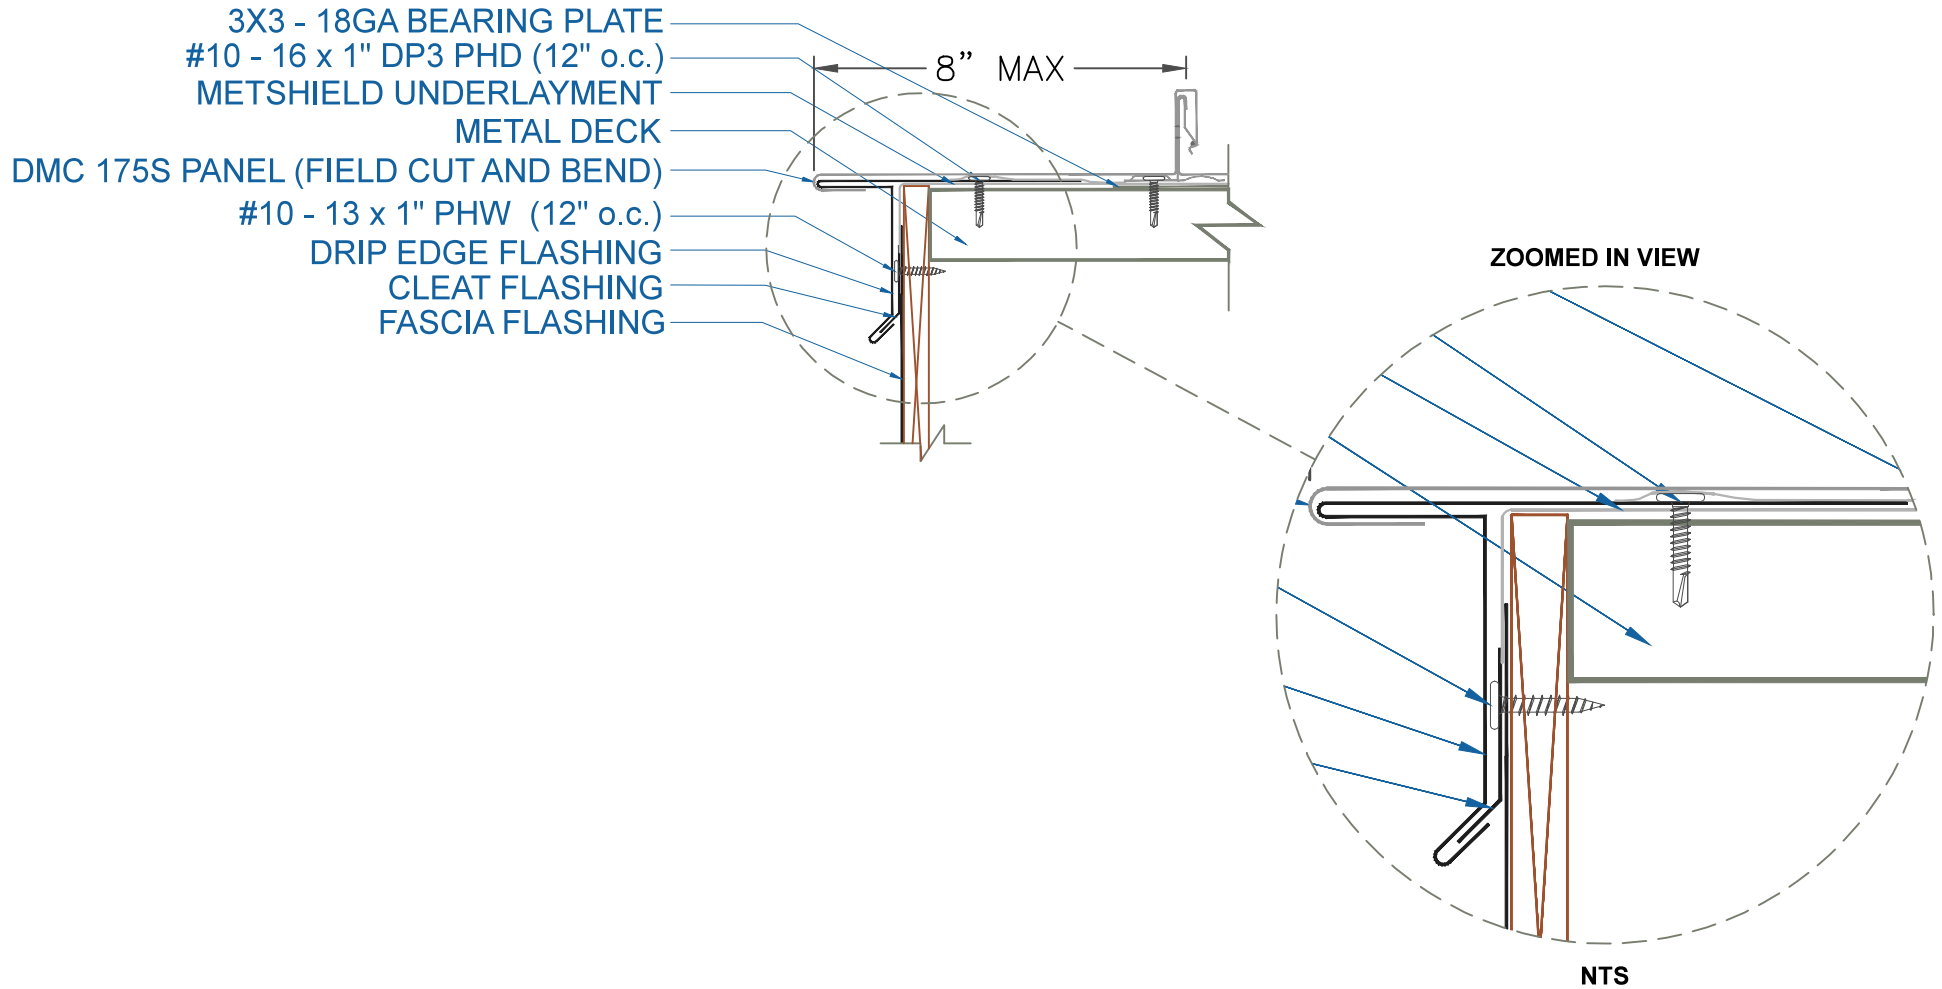

DMC 175S - METAL DECK

GABLE ALTERNATE / CURVED

SCALE: 3" = 1'-0"