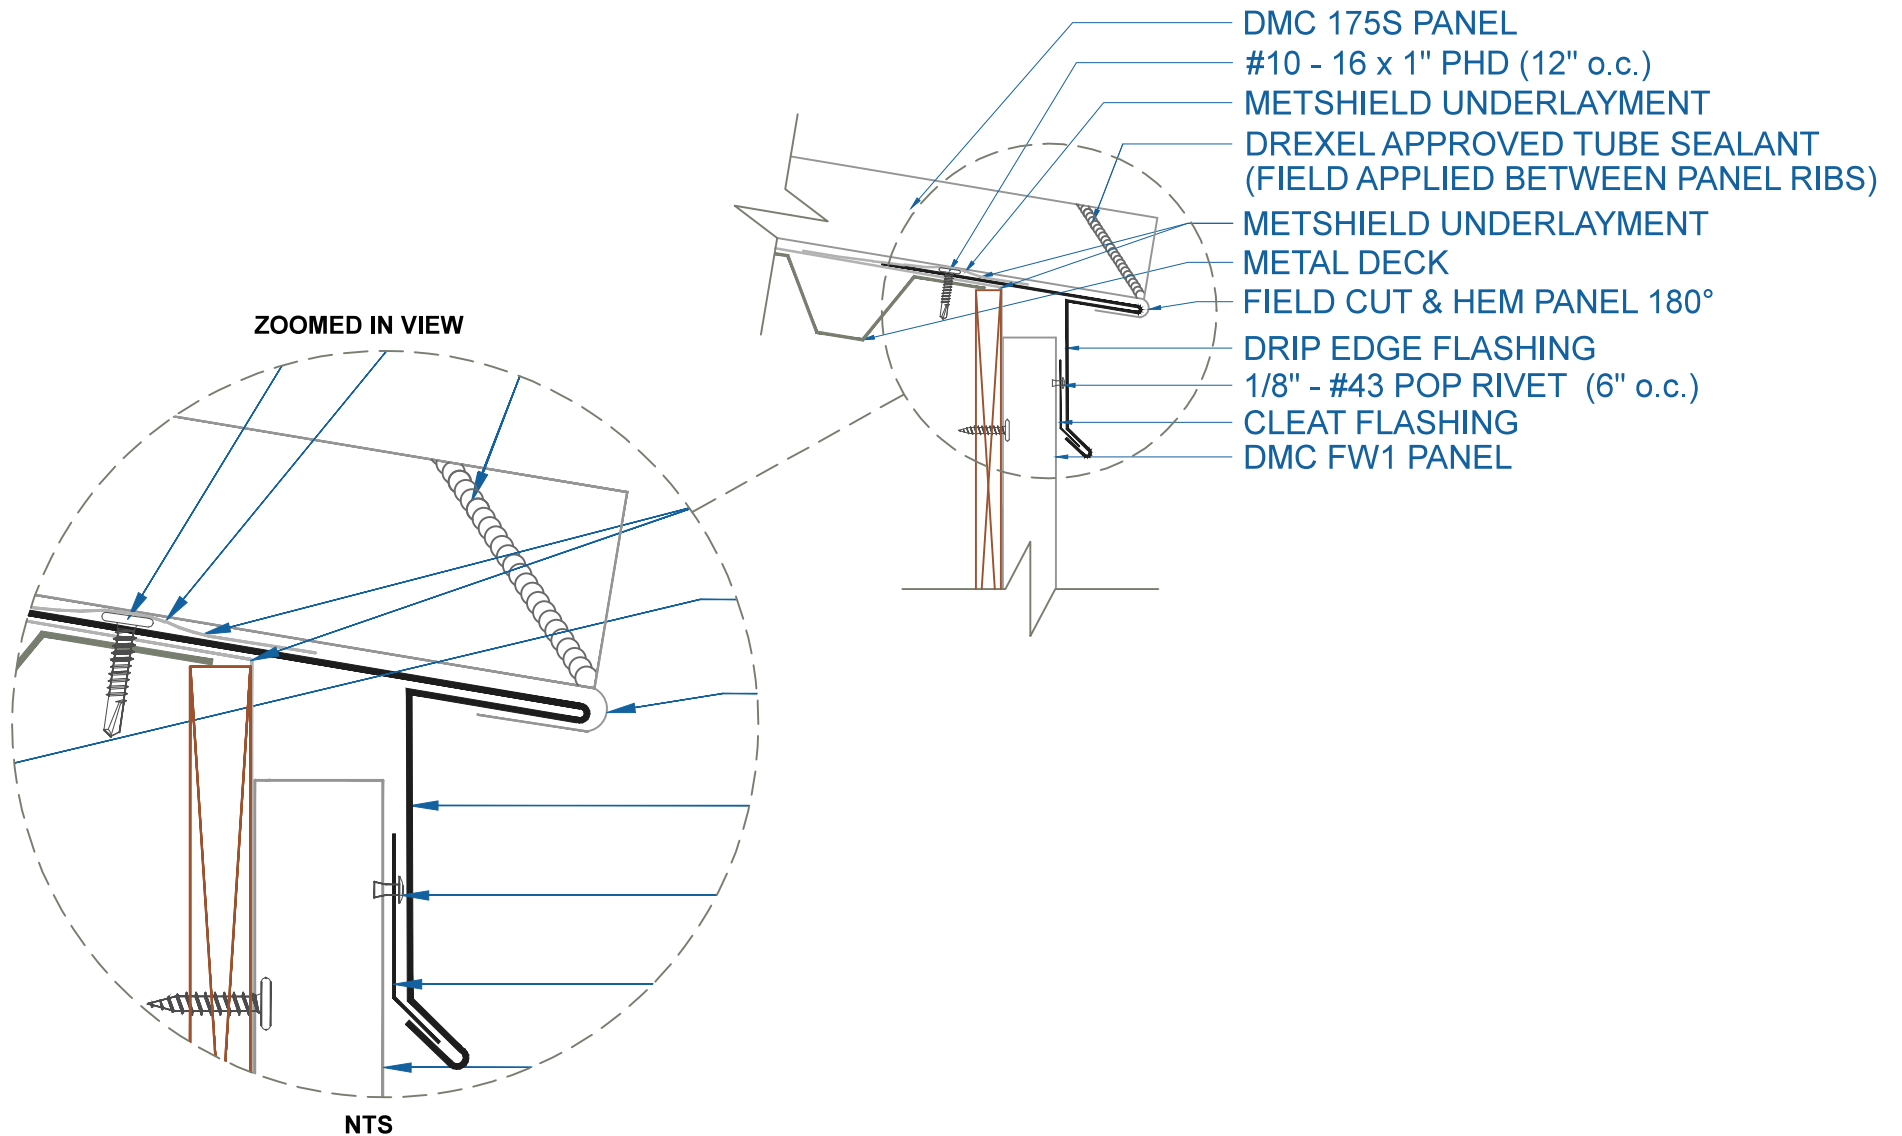

DMC 175S - METAL DECK

DRIP EDGE w/ FLUSH PANEL

SCALE: 3" = 1'-0"

EFFECTIVE DATE: 06-14-2013
SUBJECT TO CHANGE WITHOUT NOTICE