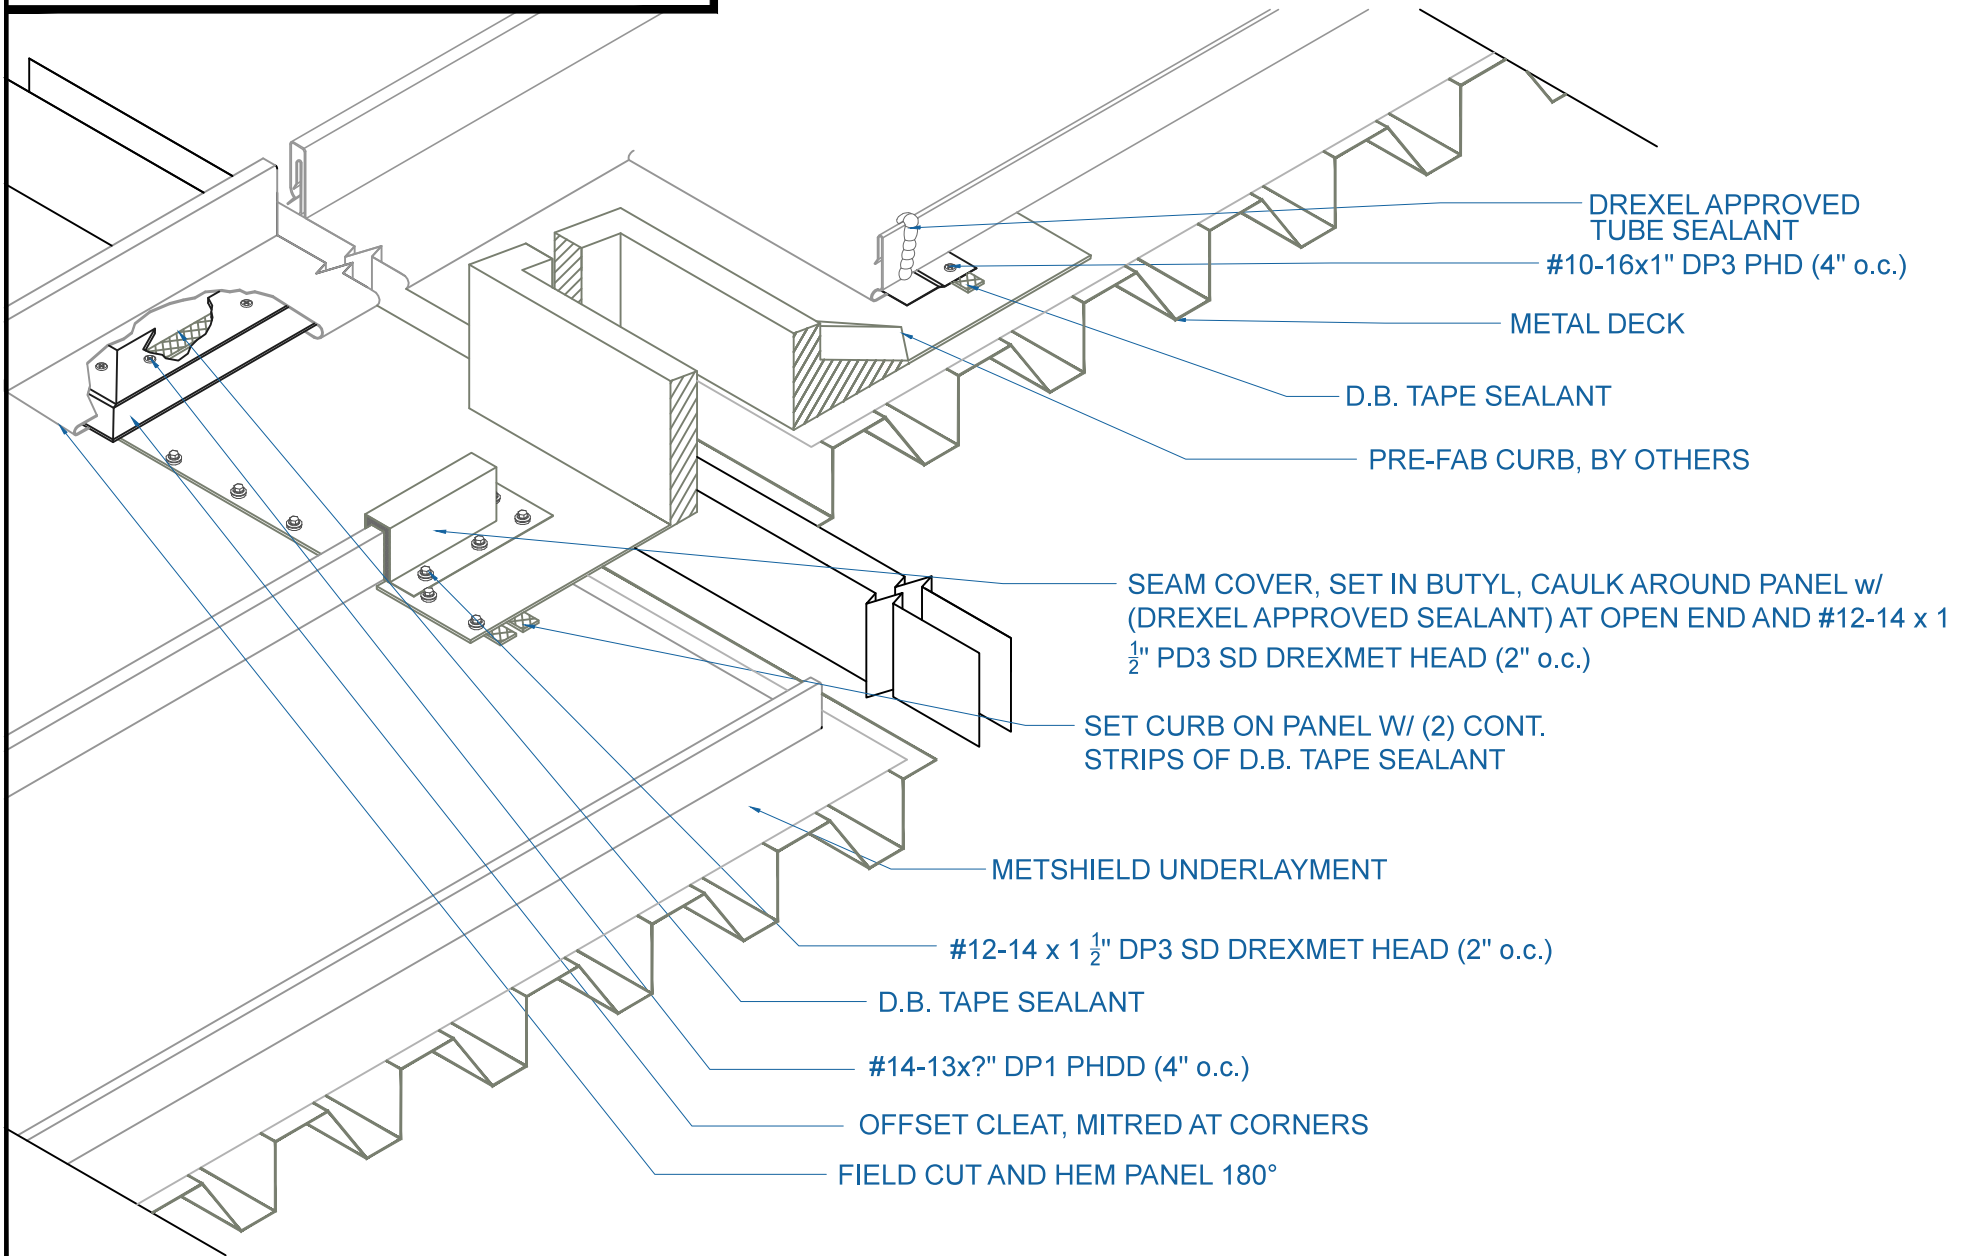

DMC 175S - METAL DECK

EFFECTIVE DATE: 07-03-2013
SUBJECT TO CHANGE WITHOUT NOTICE

CURB DETAIL

SCALE: NTS