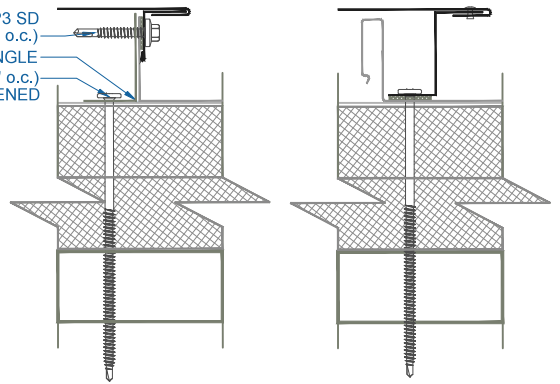

# DMC 175S - ISO w/ METAL DECK

ZOOMED IN VIEW

NTS

#12 - 14 x 1 1/2" DP3 SD  
 DREXMET HEAD (12" o.c.)  
 FLOATING RAKE ANGLE  
 #14 - 13 x ?" PHDD (12" o.c.)  
 NOT TO BE TIGHTENED

FLOATING RAKEWALL

ON MODULE

EFFECTIVE DATE: 05-24-2013  
 SUBJECT TO CHANGE WITHOUT NOTICE

**RAKEWALL**  
 SCALE: 3" = 1'-0"