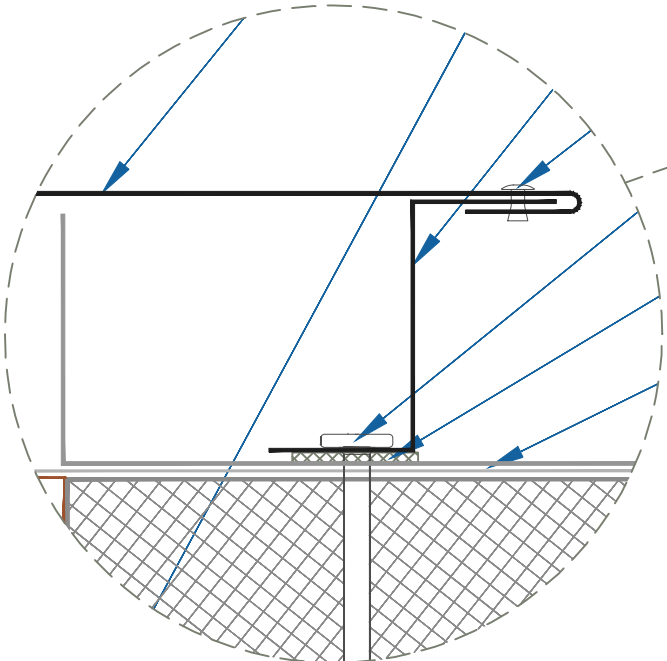

# DMC 175S - ISO w/ METAL DECK

ZOOMED IN VIEW

NTS

#12 - 14 x 1 1/2" DP3 SD  
 DREXMET HEAD (12" o.c.)  
 FLOATING RAKE ANGLE  
 #14 - 13 x ?" PHDD (12" o.c.)  
 NOT TO BE TIGHTENED

FLOATING RAKEWALL

ON MODULE

EFFECTIVE DATE: 05-24-2013  
 SUBJECT TO CHANGE WITHOUT NOTICE

**RAKEWALL**  
 SCALE: 3" = 1'-0"