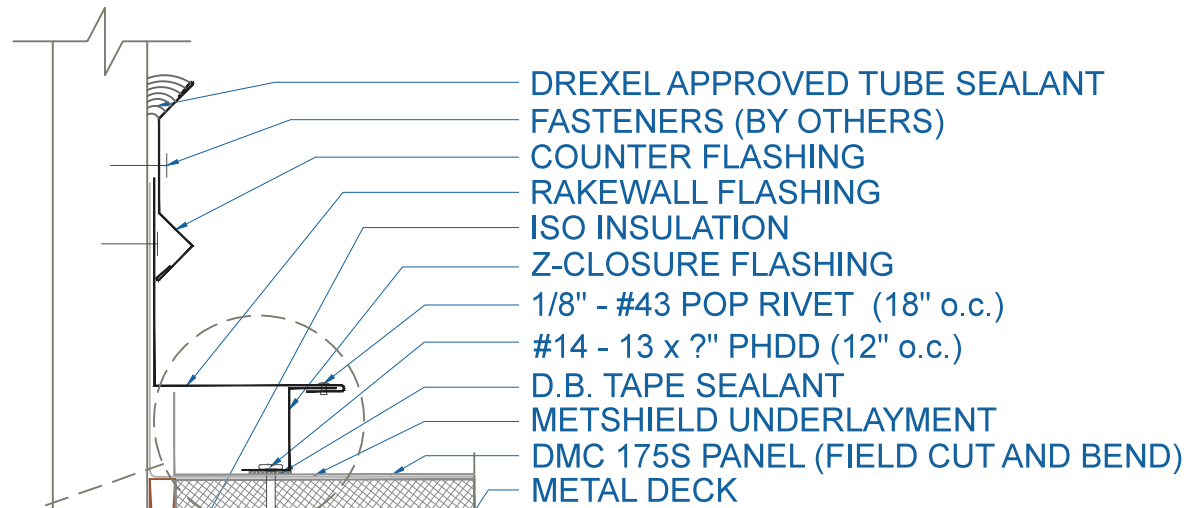

# DMC 175S - ISO w/ METAL DECK

ZOOMED IN VIEW

NTS

#12 - 14 x 1 1/2" DP3 SD  
 DREXMET HEAD (12" o.c.)  
 FLOATING RAKE ANGLE  
 #14 - 13 x ?" PHDD (12" o.c.)  
 NOT TO BE TIGHTENED

FLOATING RAKEWALL

ON MODULE

EFFECTIVE DATE: 05-24-2013  
 SUBJECT TO CHANGE WITHOUT NOTICE

**RAKEWALL**  
 SCALE: 3" = 1'-0"