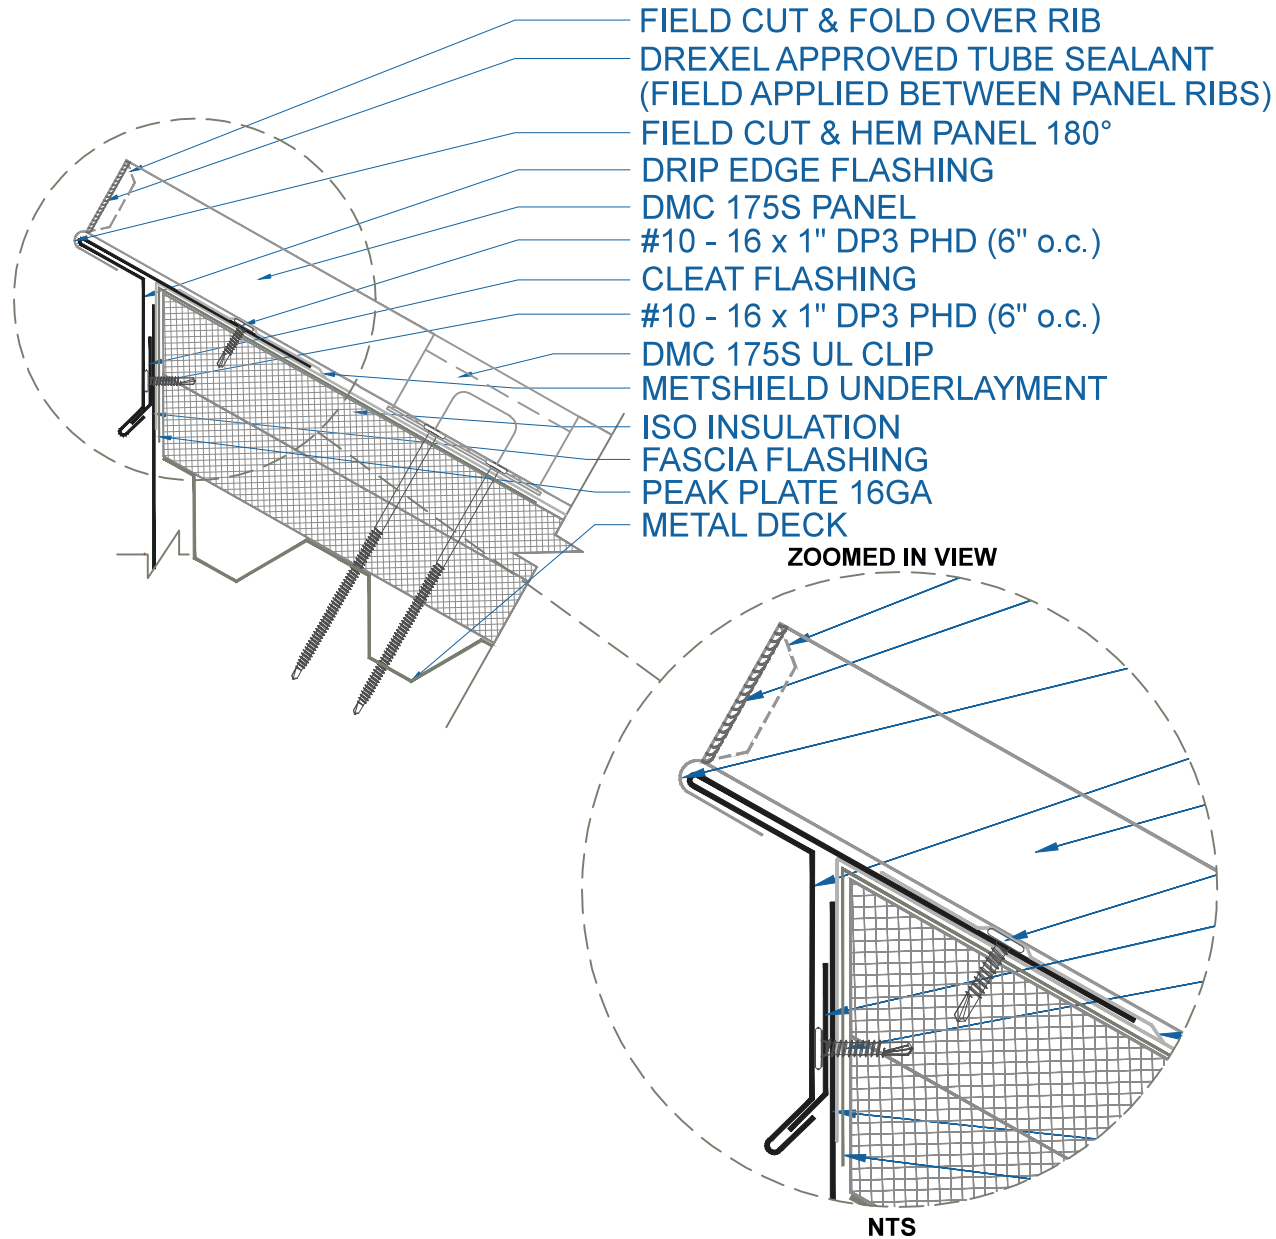

DMC 175S - ISO w/ METAL DECK

DRIP EDGE PEAK

SCALE: 3" = 1'-0"

EFFECTIVE DATE: 05-24-2013
SUBJECT TO CHANGE WITHOUT NOTICE