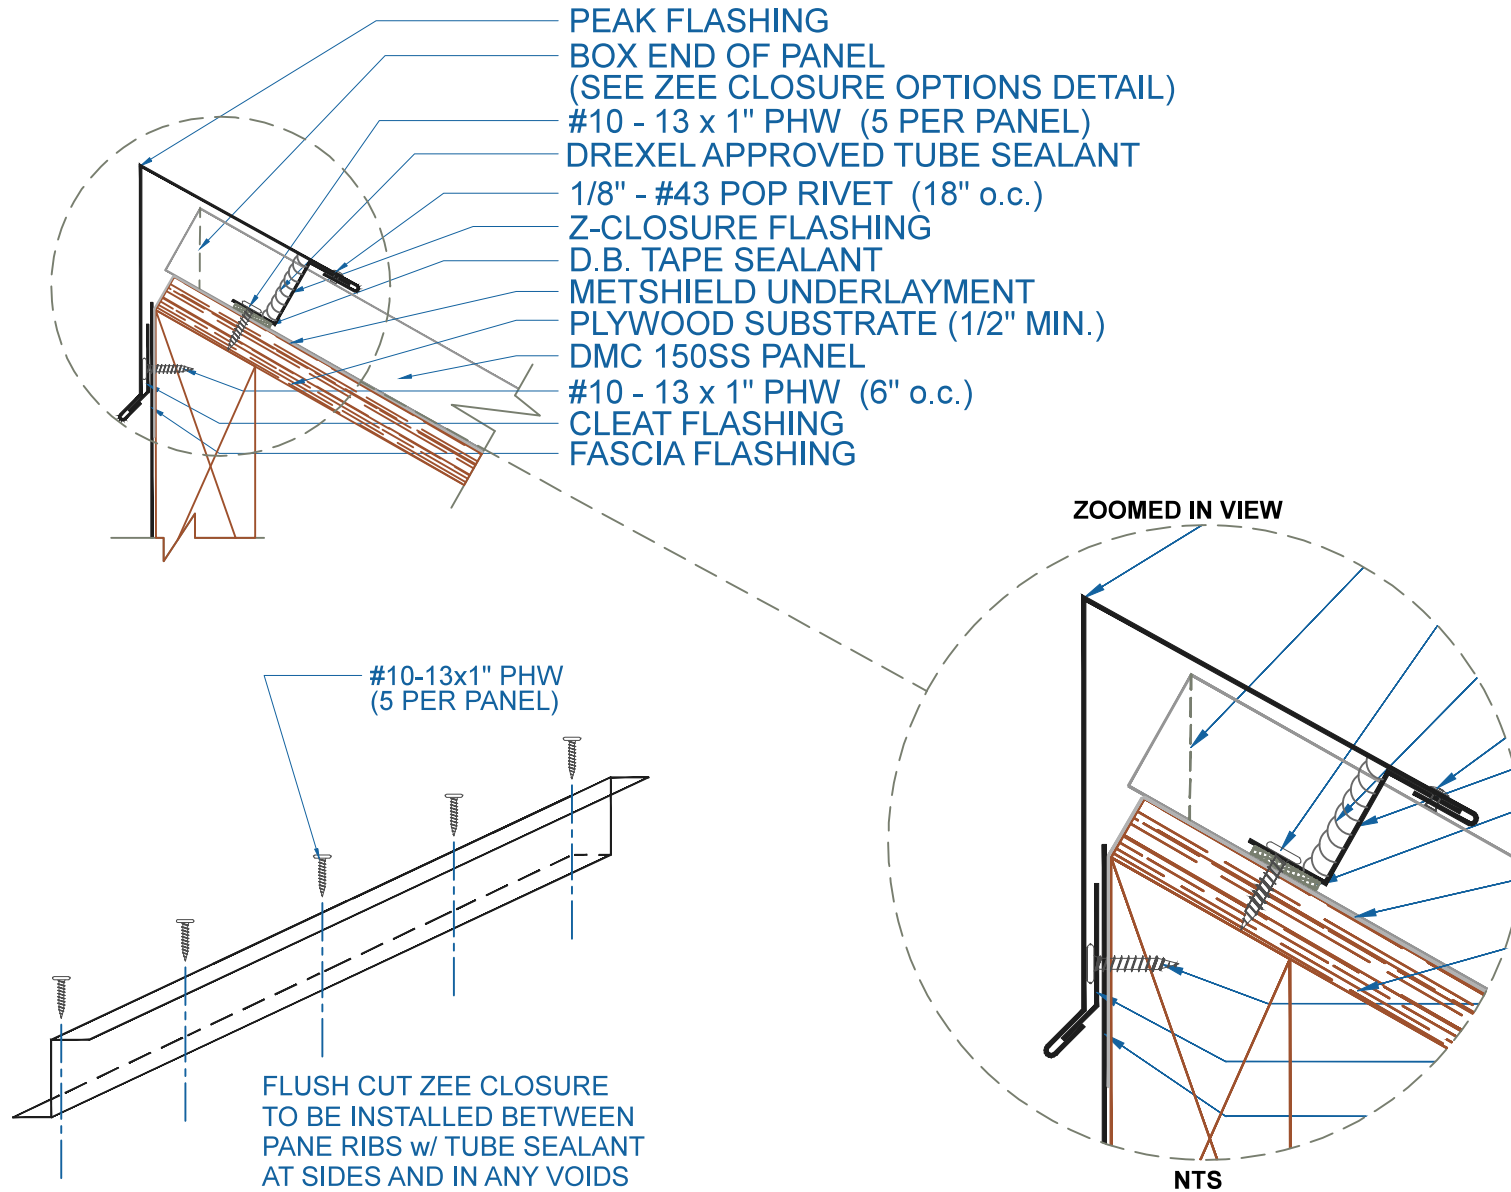

# DMC 150SS - PLYWOOD

EFFECTIVE DATE: 01-04-13  
 SUBJECT TO CHANGE WITHOUT NOTICE

**PEAK**  
 SCALE: 3" = 1'-0"

**DrexelMetals**  
 Roofing Systems + Custom Fabrication