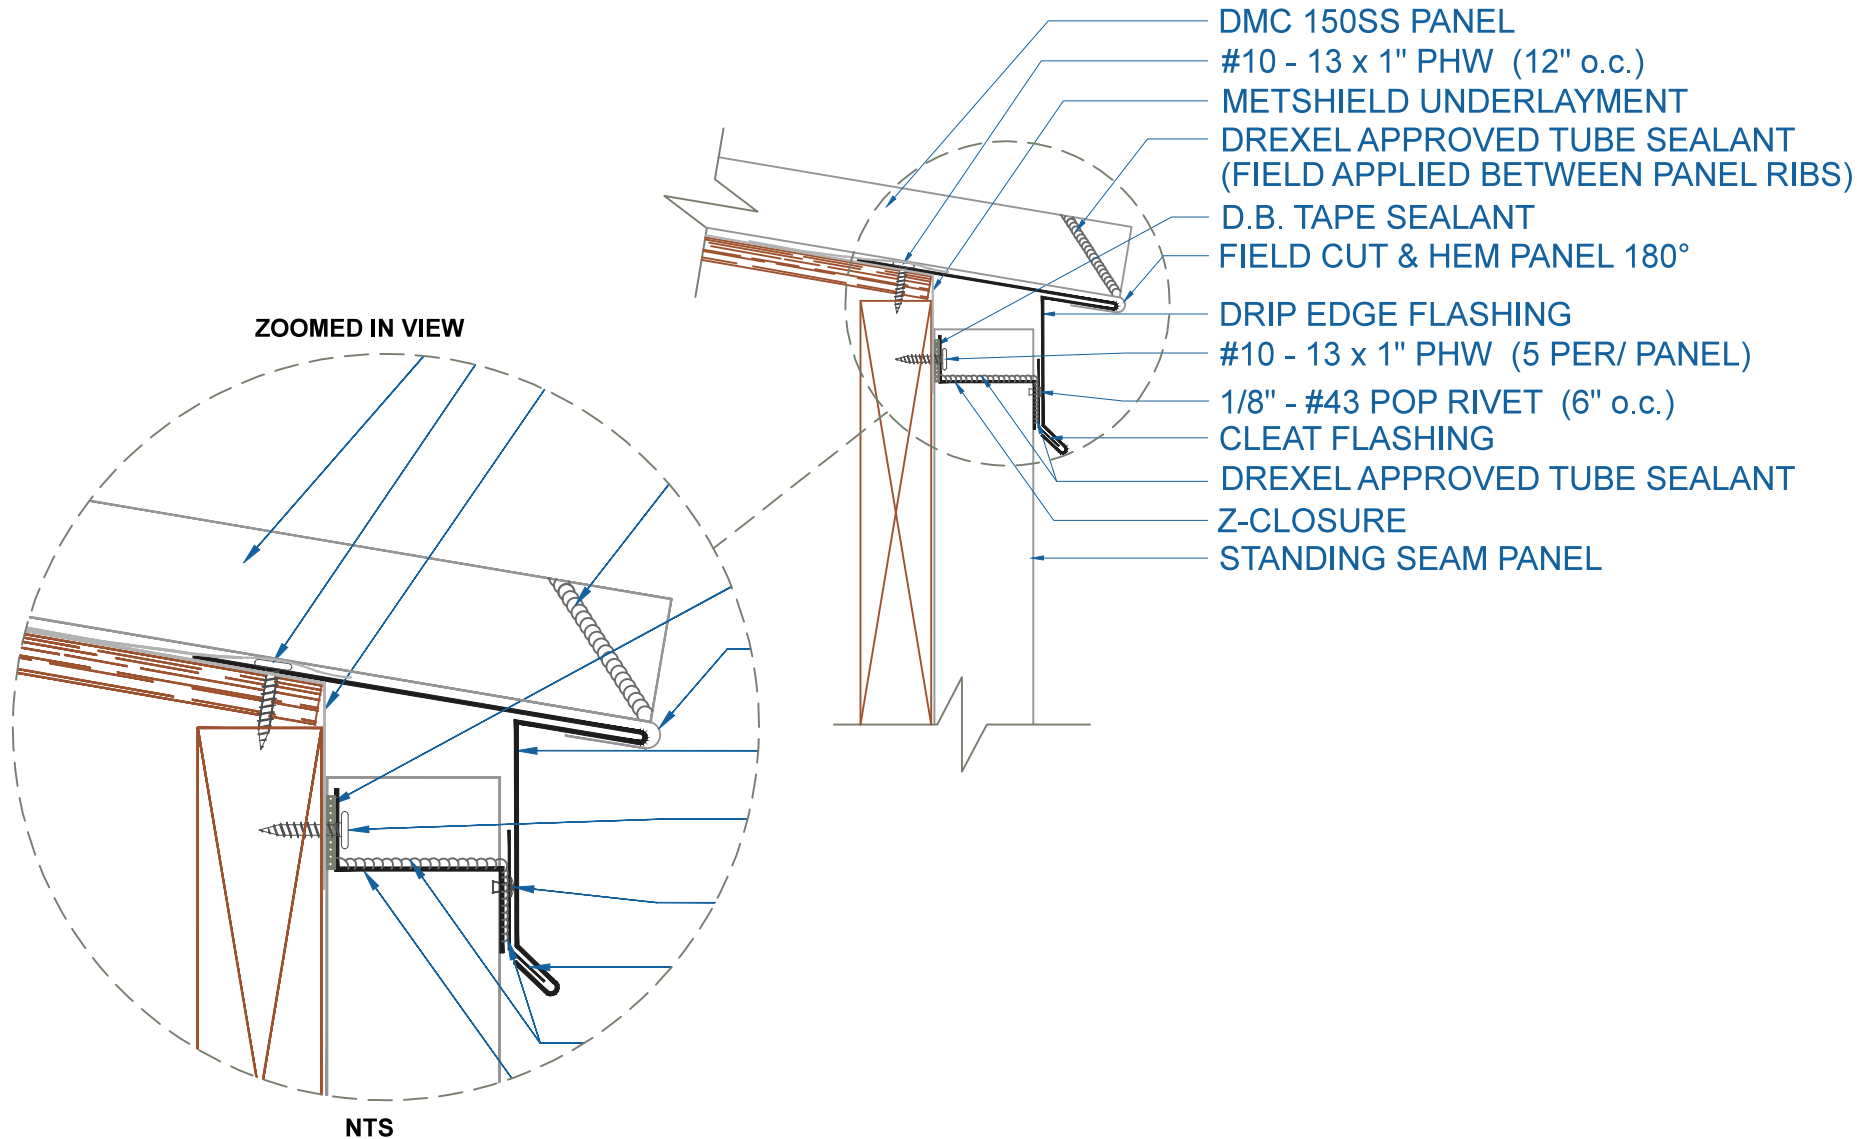

DMC 150SS - PLYWOOD

DRIP EDGE w/STANDING SEAM PANEL

EFFECTIVE DATE: 01-04-13
SUBJECT TO CHANGE WITHOUT NOTICE

SCALE: 3" = 1'-0"