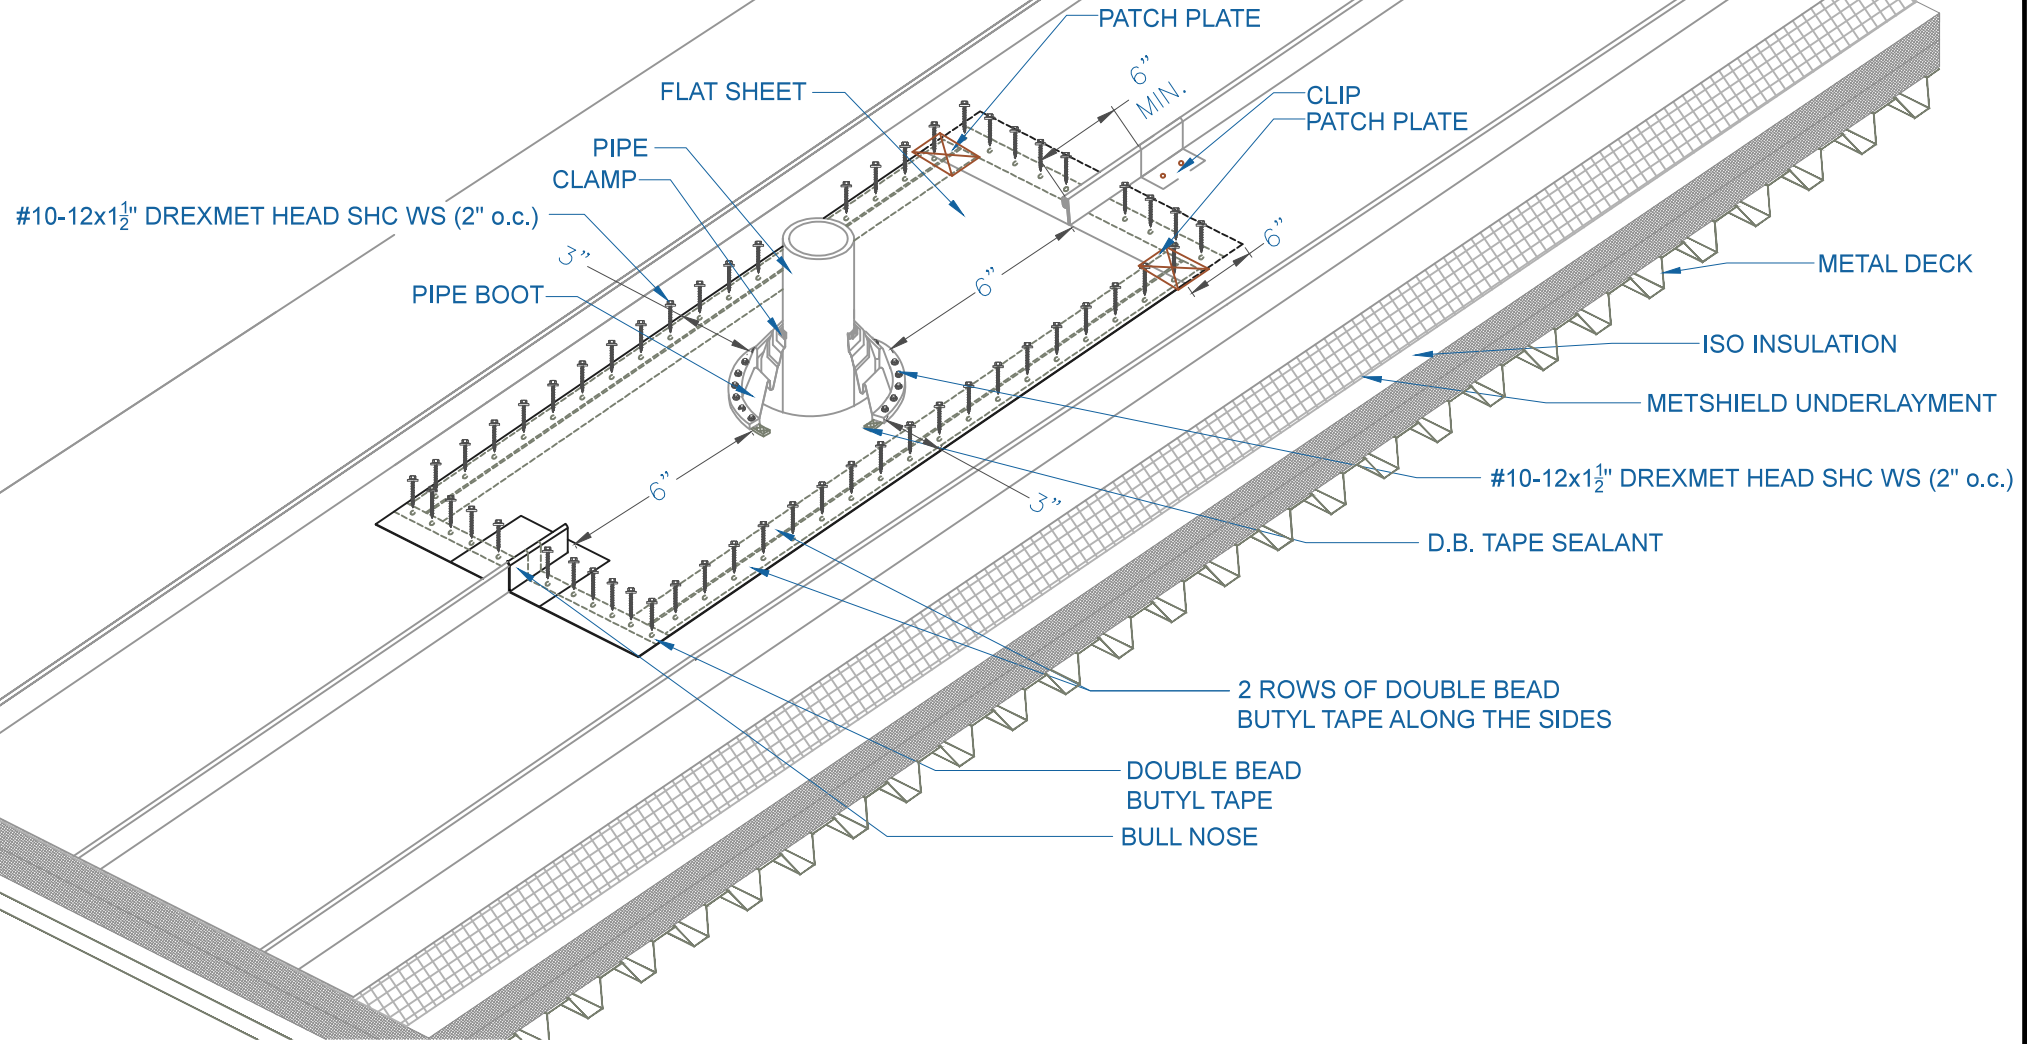

# DMC 150SS - ISO w/ METAL DECK

## PIPE FLASHING PAN DETAIL

SCALE: NTS

EFFECTIVE DATE: 06-04-2013  
SUBJECT TO CHANGE WITHOUT NOTICE