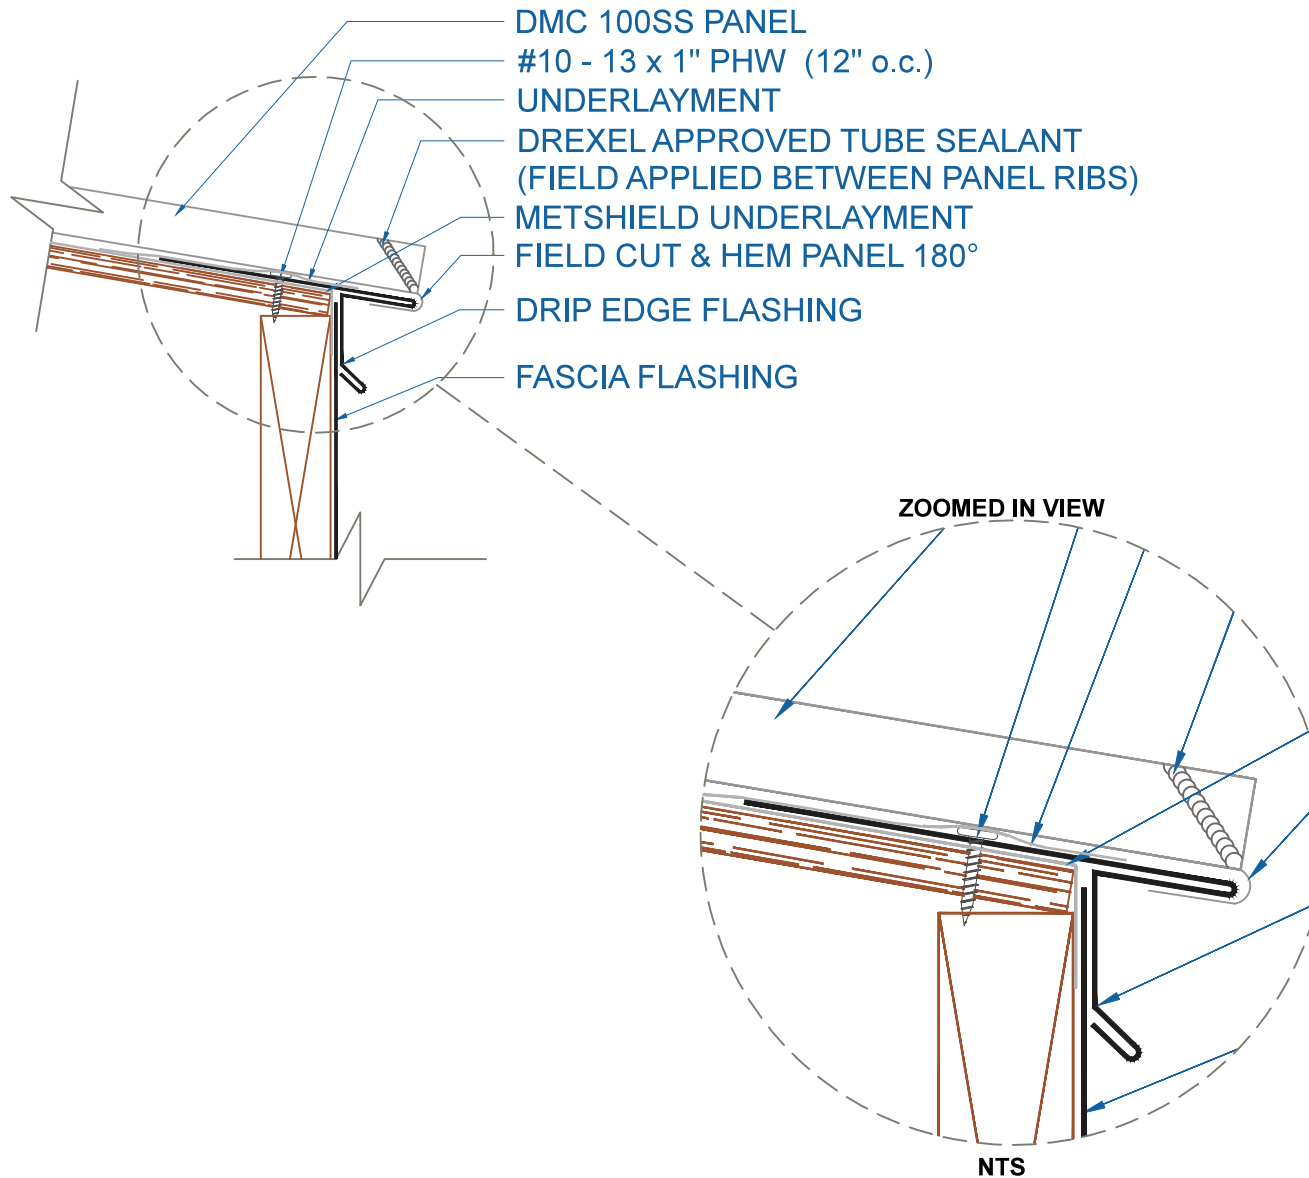

DMC 100SS - PLYWOOD

EFFECTIVE DATE: 02-15-2013
SUBJECT TO CHANGE WITHOUT NOTICE

DRIP EDGE

SCALE: 3" = 1'-0"