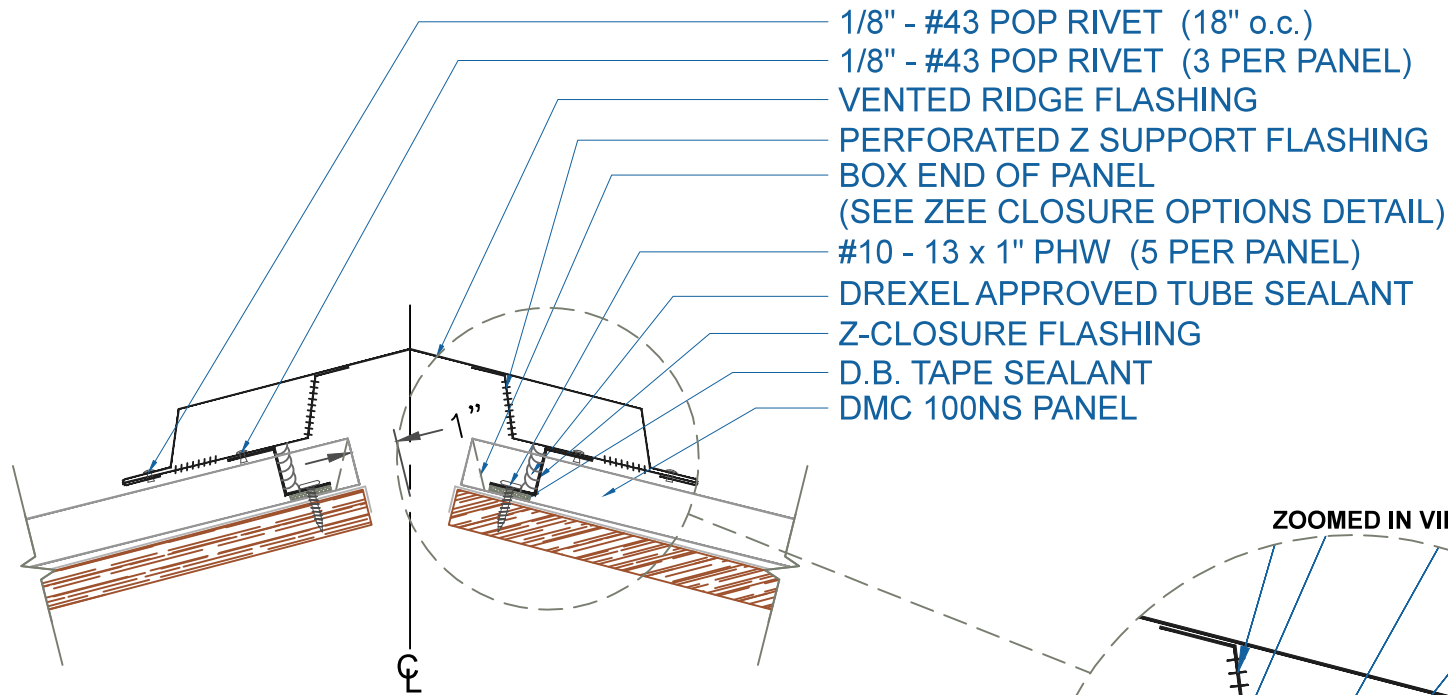

# DMC 100NS - PLYWOOD

NOTE:  
 1.) NET FREE AREA = 6.16 SQ IN/FT

## VENTED RIDGE / HIP

SCALE: 3" = 1'-0"