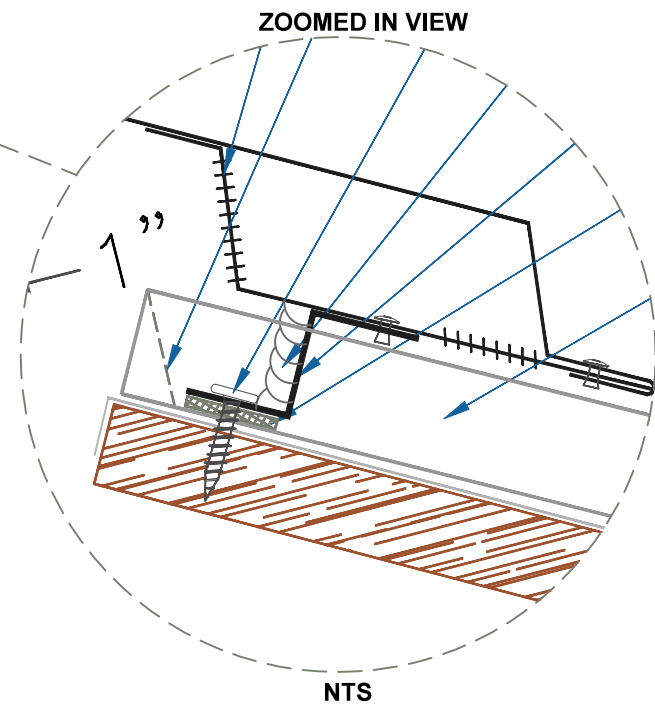

# DMC 100NS - PLYWOOD

NOTE:  
 1.) NET FREE AREA = 6.16 SQ IN/FT

## VENTED RIDGE / HIP

SCALE: 3" = 1'-0"