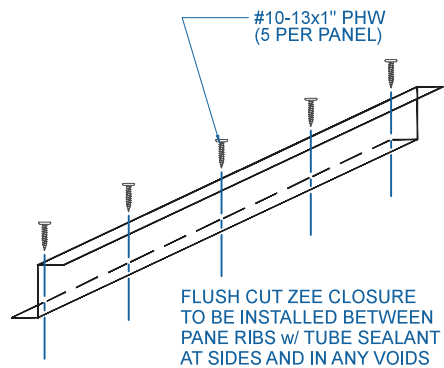

# DMC 100NS - PLYWOOD

NOTE:  
 1.) NET FREE AREA = 6.16 SQ IN/FT

## VENTED RIDGE / HIP

SCALE: 3" = 1'-0"