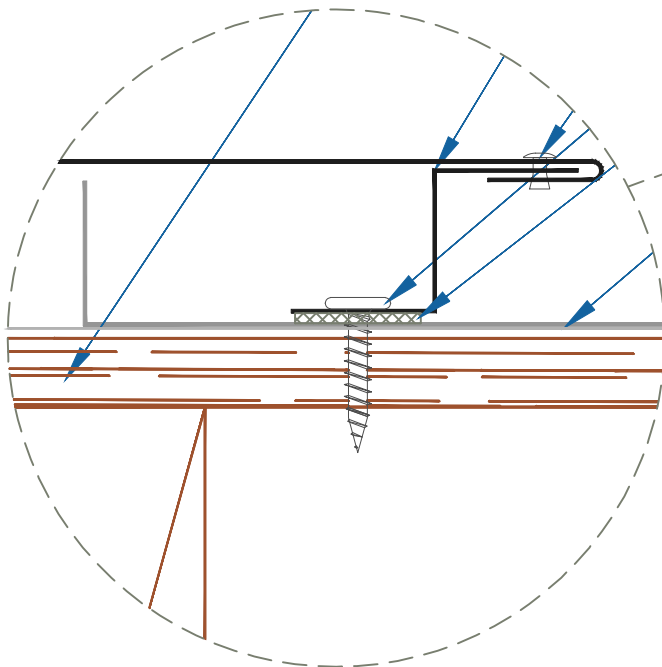

DMC 100NS - PLYWOOD

ZOOMED IN VIEW

NTS

ON MODULE

FLOATING RAKEWALL

EFFECTIVE DATE: 02-15-2013
 SUBJECT TO CHANGE WITHOUT NOTICE

RAKEWALL

SCALE: 3" = 1'-0"