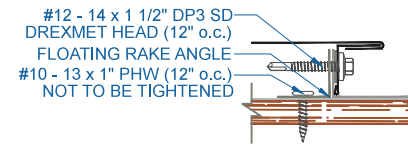

DMC 100NS - PLYWOOD

ZOOMED IN VIEW

NTS

ON MODULE

FLOATING RAKEWALL

EFFECTIVE DATE: 02-15-2013
 SUBJECT TO CHANGE WITHOUT NOTICE

RAKEWALL

SCALE: 3" = 1'-0"