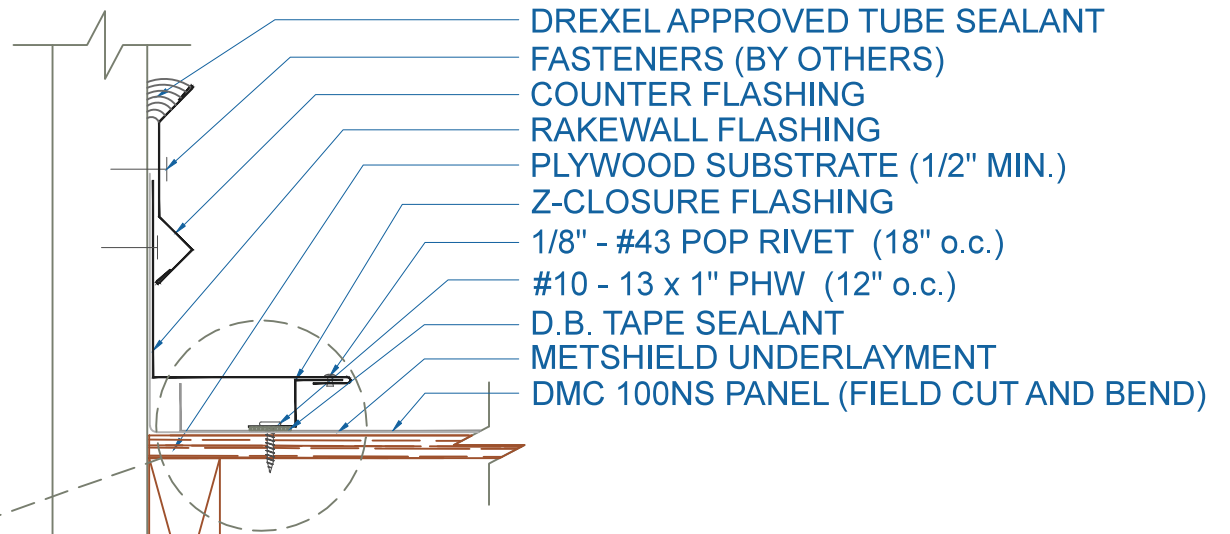

DMC 100NS - PLYWOOD

ZOOMED IN VIEW

NTS

ON MODULE

FLOATING RAKEWALL

EFFECTIVE DATE: 02-15-2013
 SUBJECT TO CHANGE WITHOUT NOTICE

RAKEWALL

SCALE: 3" = 1'-0"