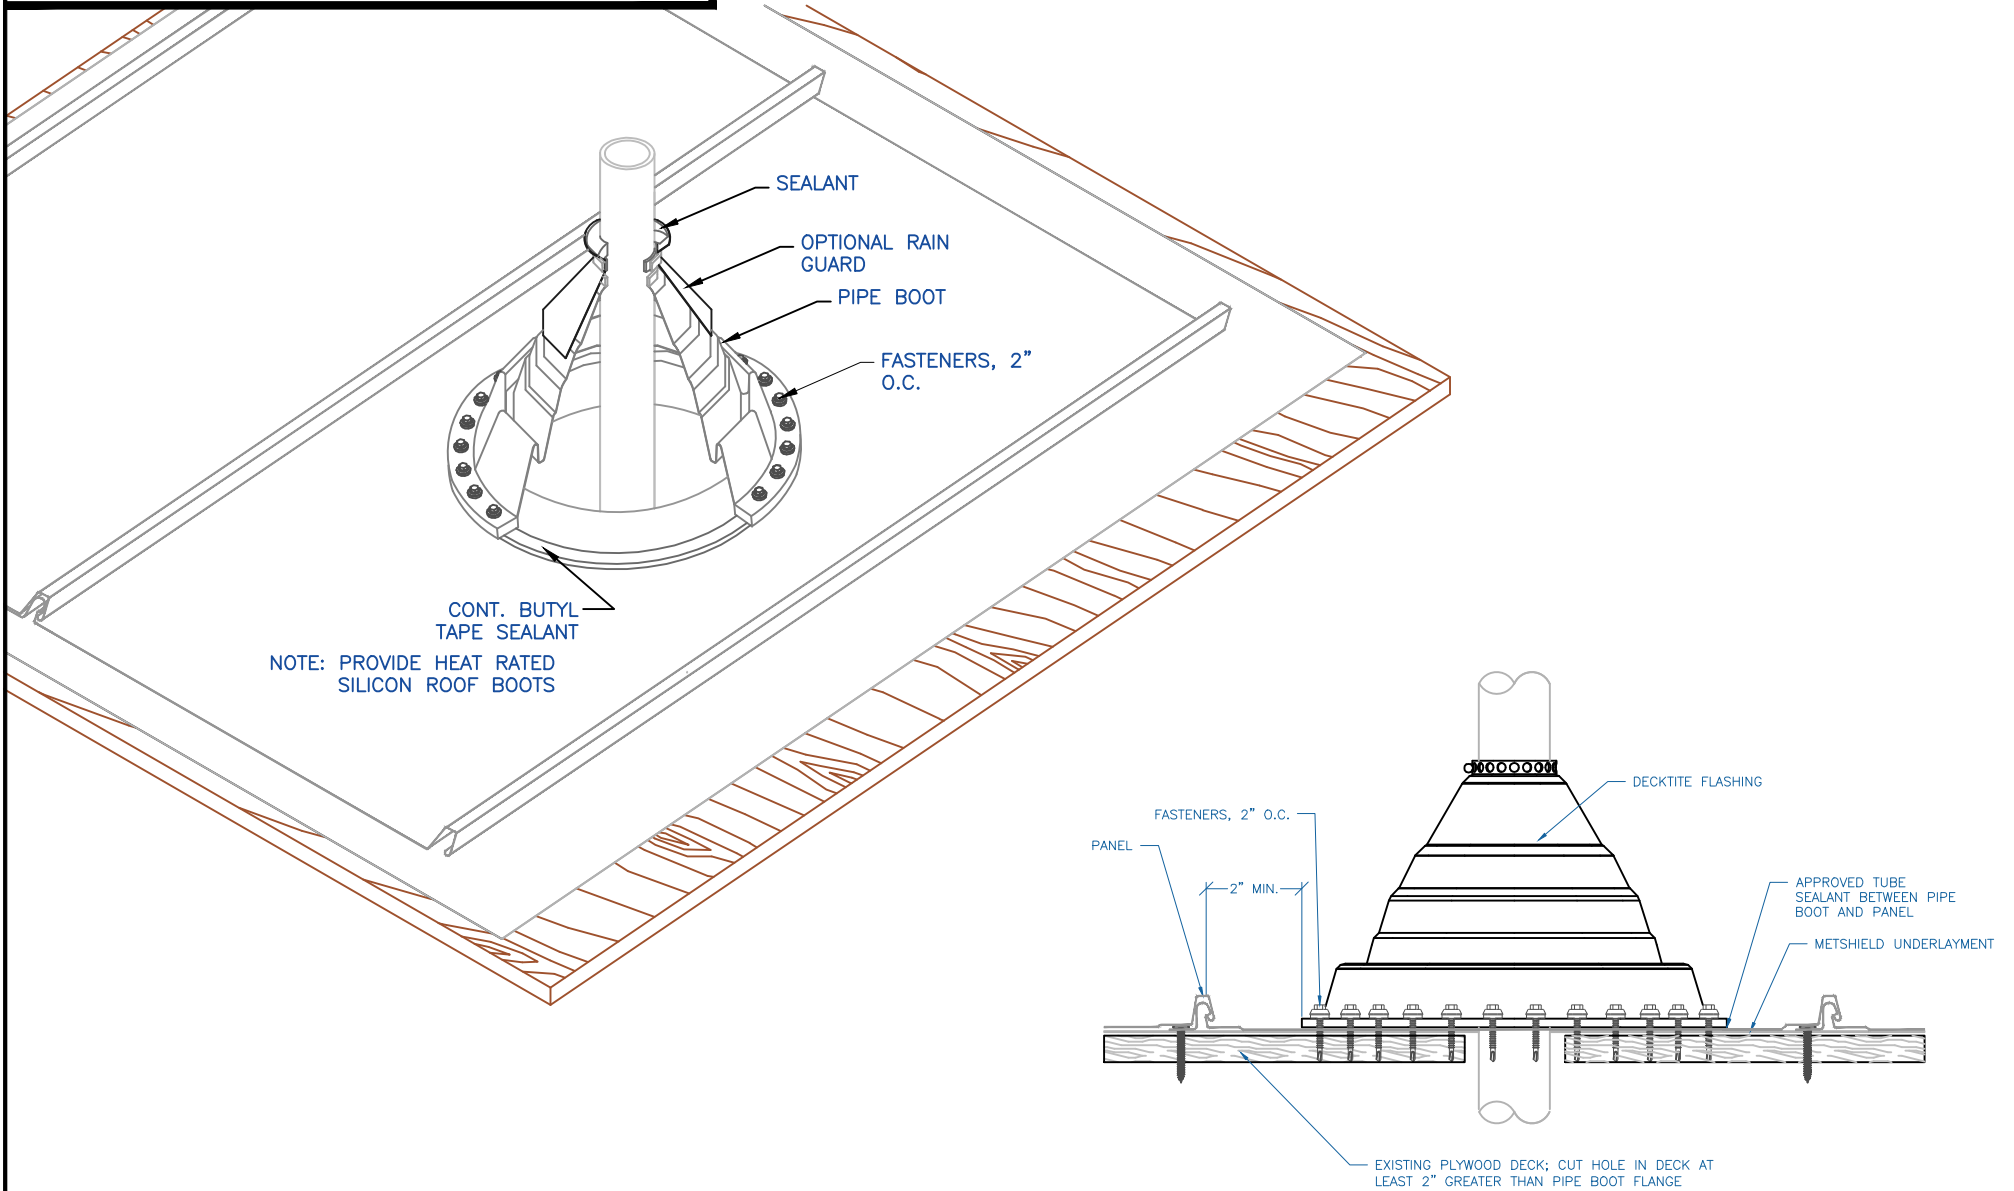

DMC 100NS - PLYWOOD

EFFECTIVE DATE: 02-22-2013
SUBJECT TO CHANGE WITHOUT NOTICE

PIPE FLASHING DETAIL

SCALE: NTS