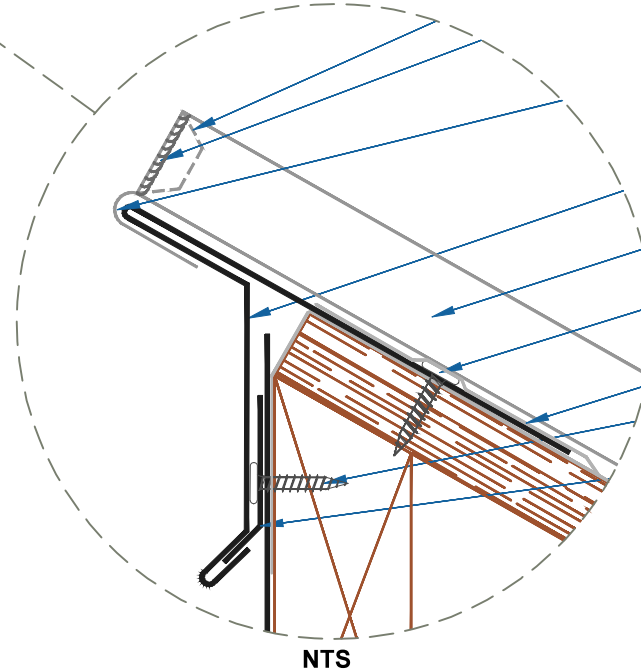

DMC 100NS - PLYWOOD

ZOOMED IN VIEW

DRIP EDGE PEAK

SCALE: 3" = 1'-0"

EFFECTIVE DATE: 02-15-2013
SUBJECT TO CHANGE WITHOUT NOTICE

DrexelMetals
Roofing Systems + Custom Fabrication