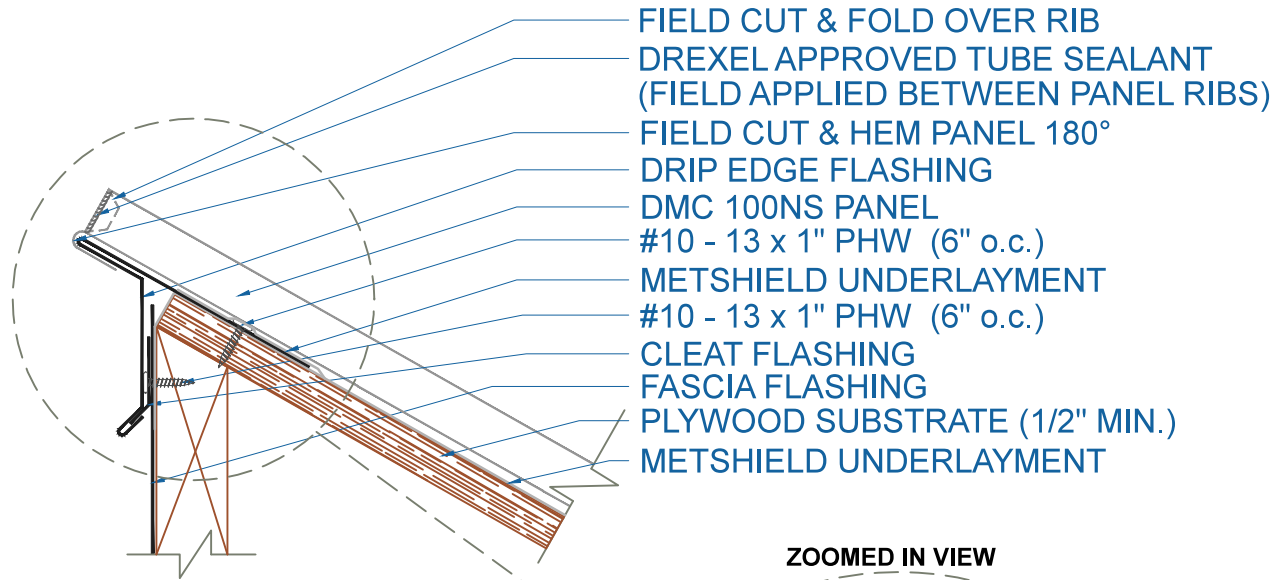

DMC 100NS - PLYWOOD

ZOOMED IN VIEW

DRIP EDGE PEAK

SCALE: 3" = 1'-0"

EFFECTIVE DATE: 02-15-2013
SUBJECT TO CHANGE WITHOUT NOTICE

DrexelMetals
Roofing Systems + Custom Fabrication