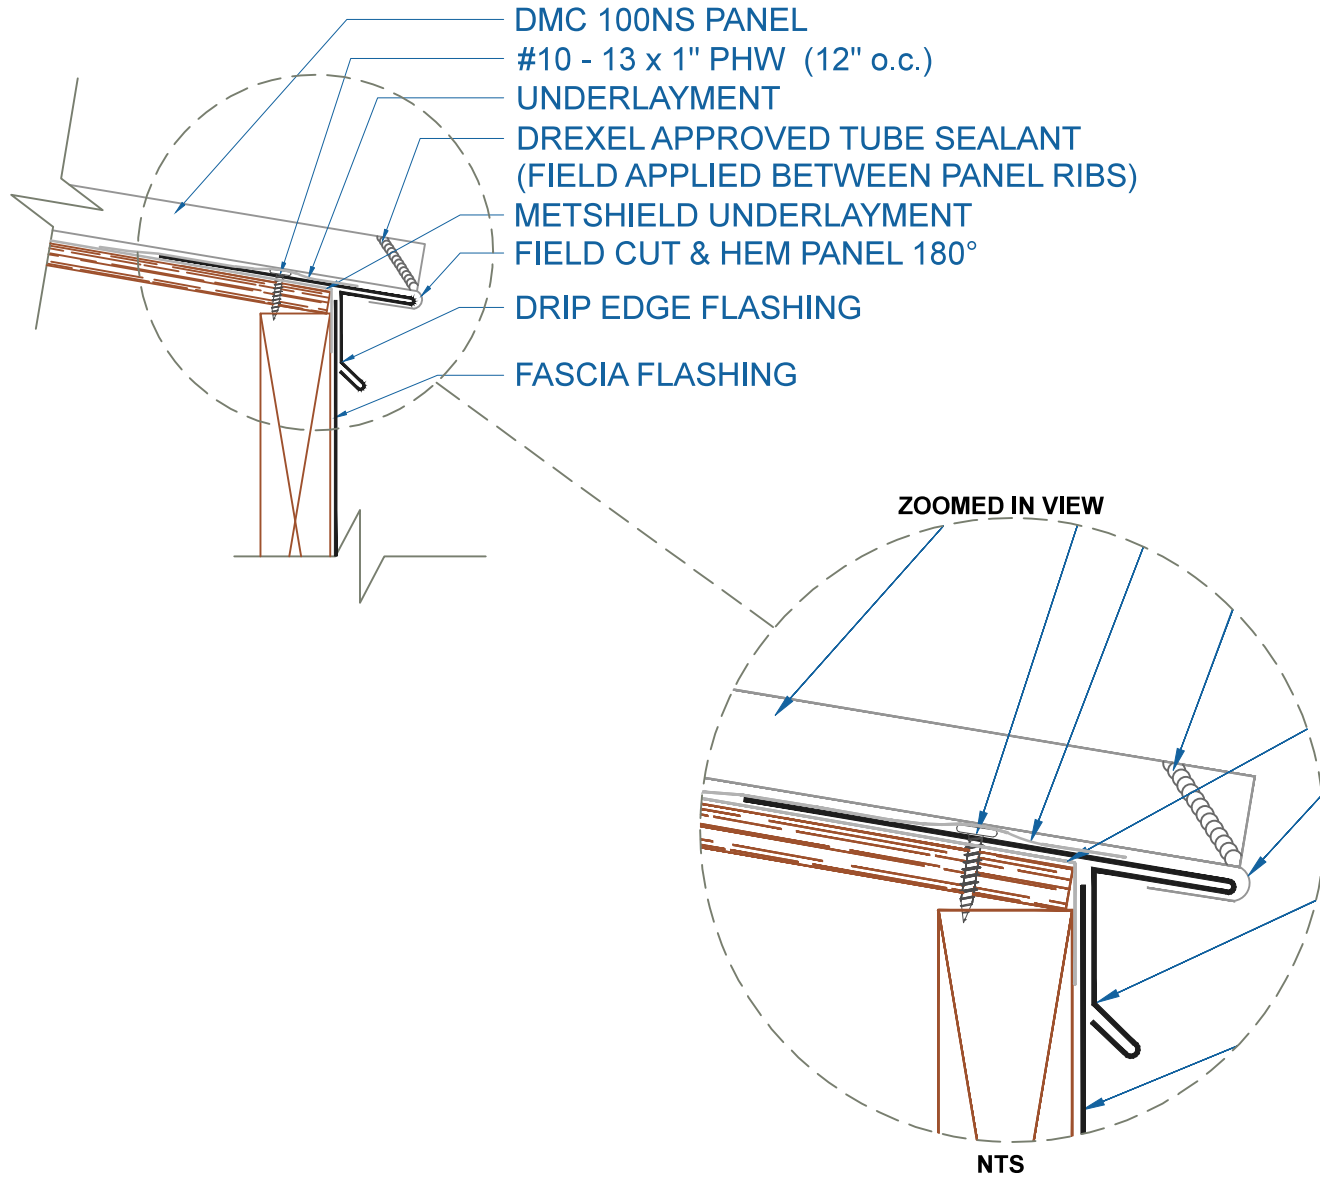

DMC 100NS - PLYWOOD

EFFECTIVE DATE: 02-15-2013
SUBJECT TO CHANGE WITHOUT NOTICE

DRIP EDGE

SCALE: 3" = 1'-0"